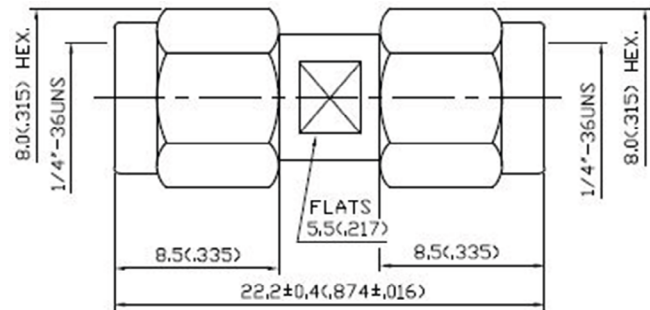

## Adapter SMA to SMA, Male / Male, straight, 50 Ω

### SPECIFICATION:

Housing Material	Brass/Gold-plated
Connection A	SMA
Connection B	SMA
Frequency	18 GHz
Impedance	50 Ω
Insulation material	Teflon
Gender	Male / Male
CAT Catalogue Description 2	Washer - Stainless Steel - Gasket - Silicone, Red
Connector Design	straight
Contacts	Brass/gold-plated