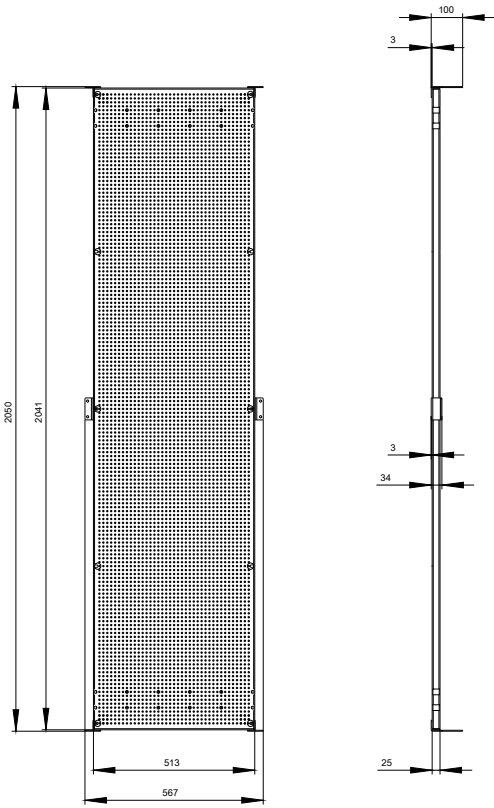

last modified:

11.03.2015