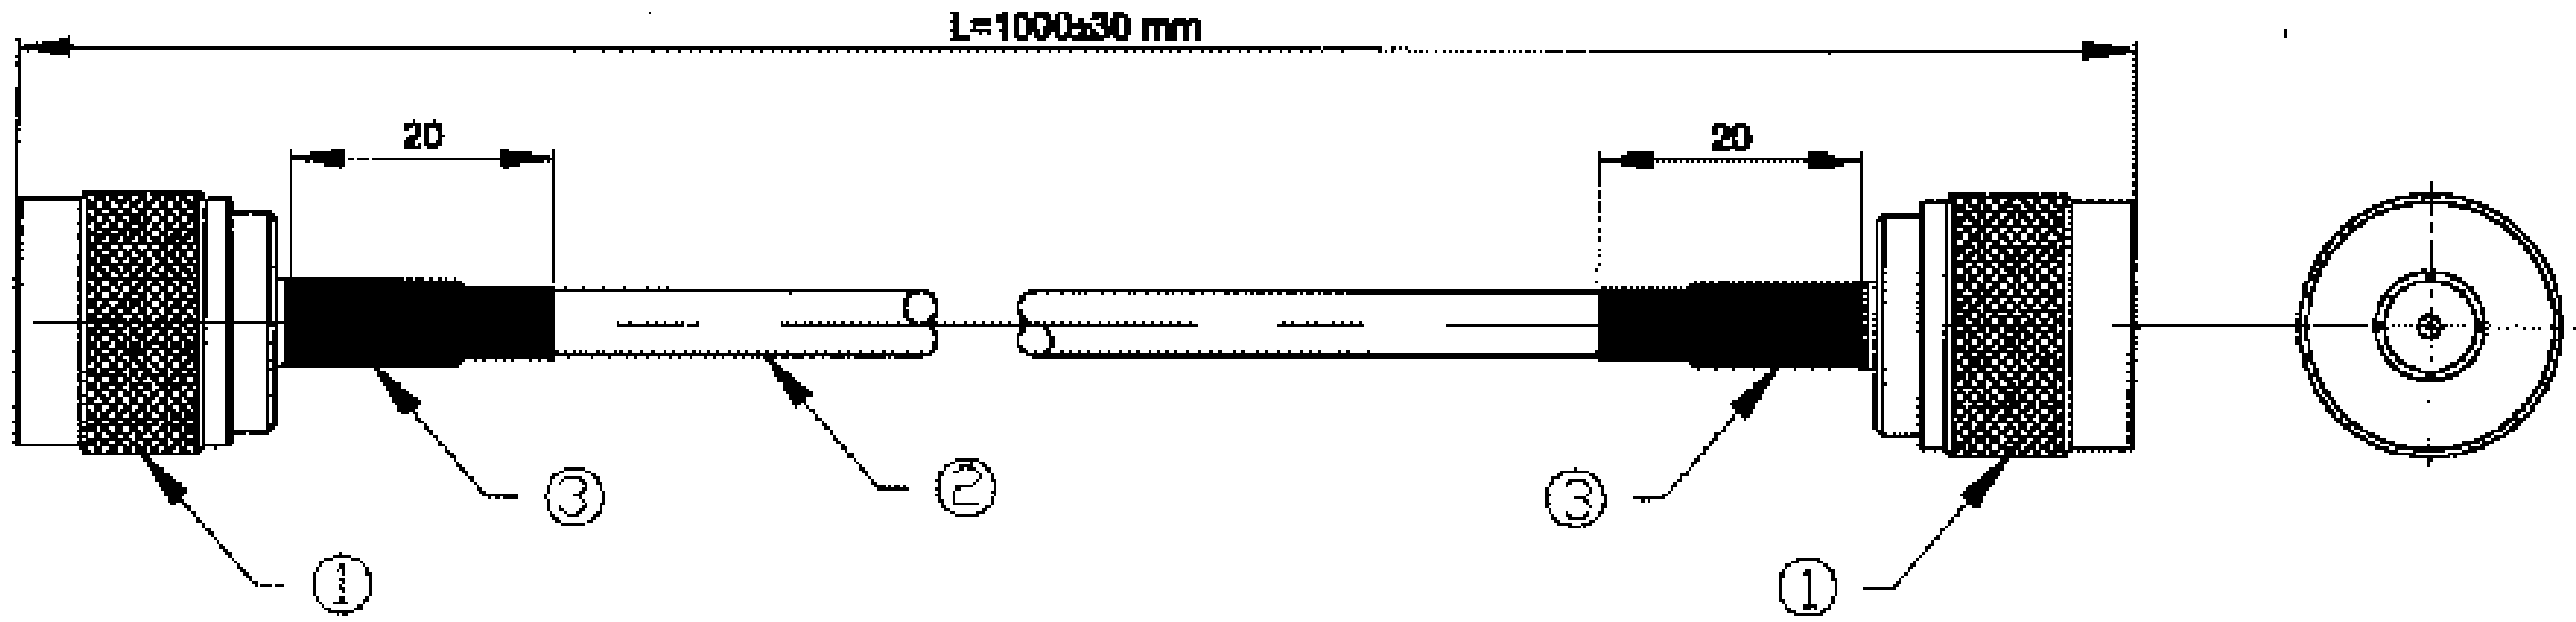

8 7 6 5 4 3 2 1

H
G
F
E
D
C
B
A

H
G
F
E
D
C
B
A

NOT TO SCALE

Notes

- 1. N Type Straight Male
- 2. CDF200 Coax Cable
- 3. Heatshrink

All Dimensions in mm

DESCRIPTION				
Cable N Type Male to N Type Male 1M				
FILENAME	DRAWN BY	DATE	REVISED	PAGE
CBA-NM-NM1.VSD	John Fairall		16/08/2009	1 of 1
REVISIONS				
ZONE	REV	DESCRIPTION	DATE	APPROVED
N/A	1	First Issue	1.8.09	
	2			
	3			
	4			
	5			
	6			