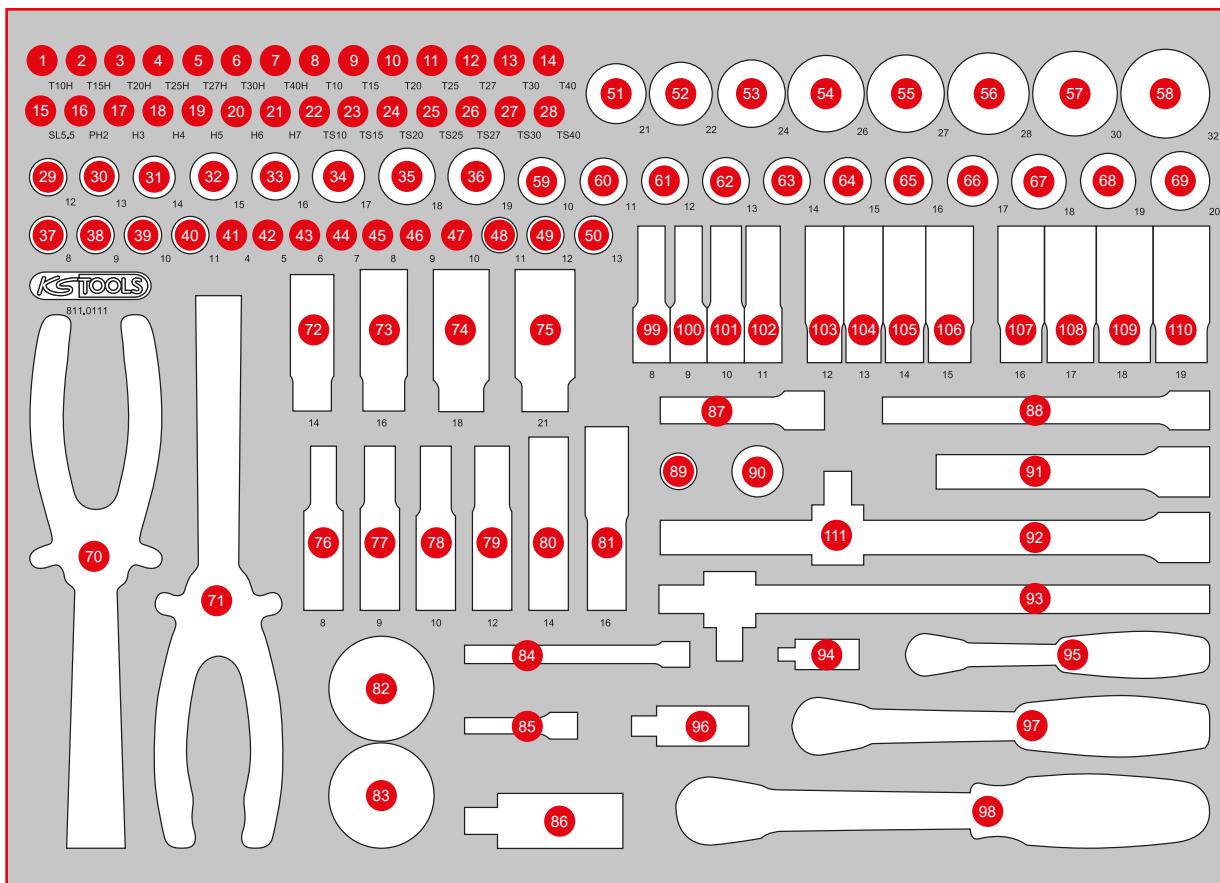

Pos.	Code	Description	pcs	Pos.	Code	Description	pcs	Pos.	Code	Description	pcs
61	917.1212	1/2" Hexagonal socket, 12 mm	1	79	500.7304	3/8" Glow plug joint sockets, short, 75 mm, 12 mm	1	96	911.3850	3/8" Universal joint	1
62	917.1213	1/2" Hexagonal socket, 13 mm	1	80	500.7305	3/8" Glow plug joint sockets, short, 75 mm, 14 mm	1	97	920.3890	3/8" SlimPOWER Reversible ratchet, 72 teeth	1
63	917.1214	1/2" Hexagonal socket, 14 mm	1	81	500.7306	3/8" Glow plug joint sockets, short, 75 mm, 16 mm	1	98	920.1290	1/2" SlimPOWER Reversible ratchet, 72 teeth	1
64	917.1215	1/2" Hexagonal socket, 15 mm	1	82	914.1410	Mini hand reversible ratchet, 1/4", 72 teethh	1	99	917.3828	3/8" Hexagonal socket, deep, 8 mm	1
65	917.1216	1/2" Hexagonal socket, 16 mm	1	83	914.3810	Mini hand reversible ratchet, 3/8", 72 teethh	1	100	917.3829	3/8" Hexagonal socket, deep, 9 mm	1
66	917.1217	1/2" Hexagonal socket, 17 mm	1	84	911.1424	1/4" Extension with hexagon drive, 100 mm	1	101	917.3830	3/8" Hexagonal socket, deep, 10 mm	1
67	917.1218	1/2" Hexagonal socket, 18 mm	1	85	911.1423	1/4" Extension with hexagon drive, 50 mm	1	102	917.3831	3/8" Hexagonal socket, deep, 11 mm	1
68	917.1219	1/2" Hexagonal socket, 19 mm	1	86	911.1250	1/2" Universal joint	1	103	917.3832	3/8" Hexagonal socket, deep, 12 mm	1
69	917.1220	1/2" Hexagonal socket, 20 mm	1	87	911.3801	3/8" Extension with knurling, 75 mm	1	104	917.3833	3/8" Hexagonal socket, deep, 13 mm	1
70	500.7310	Glow plug pliers, angled, 235 mm	1	88	911.3802	3/8" Extension with knurling, 150 mm	1	105	917.3834	3/8" Hexagonal socket, deep, 14 mm	1
71	500.7330	Glow plug pliers, 265 mm	1	89	911.3897	3/8" Reducing adaptor, 3/8" F x 1/4" M	1	106	917.3835	3/8" Hexagonal socket, deep, 15 mm	1
72	911.3990	3/8" Special spark plug socket, thin-walled, 14 mm	1	90	911.3826	3/8" Slider/Reducing adaptor, 1/2" F x 3/8" M	1	107	917.3836	3/8" Hexagonal socket, deep, 16 mm	1
73	911.3804	3/8" Spark plug socket, 16 mm	1	91	911.1202	1/2" Extensions, 125 mm	1	108	917.3837	3/8" Hexagonal socket, deep, 17 mm	1
74	911.3823	3/8" Spark plug socket, 18 mm	1	92	911.1203	1/2" Extensions, 250 mm	1	109	917.3838	3/8" Hexagonal socket, deep, 18 mm	1
75	911.3805	3/8" Spark plug socket, 21 mm	1	93	911.1204	Sliding T-bar, 1/2", 250 mm	1	110	917.3839	3/8" Hexagonal socket, deep, 19 mm	1
76	500.7301	3/8" Glow plug joint sockets, short, 75 mm, 8 mm	1	94	911.1450	1/4" Universal joint	1	111	911.1207	3/8" Sliding adaptor, 3/8" F x 1/2" M	1
77	500.7302	3/8" Glow plug joint sockets, short, 75 mm, 9 mm	1	95	920.1490	1/4" SlimPOWER Reversible ratchet, 72 teeth	1				
78	500.7303	3/8" Glow plug joint sockets, short, 75 mm, 10 mm	1								

P 10
P 15
P 20
P 25
P 30
P 35
P 40
P 45
Individual parts S XL L M
Accessories