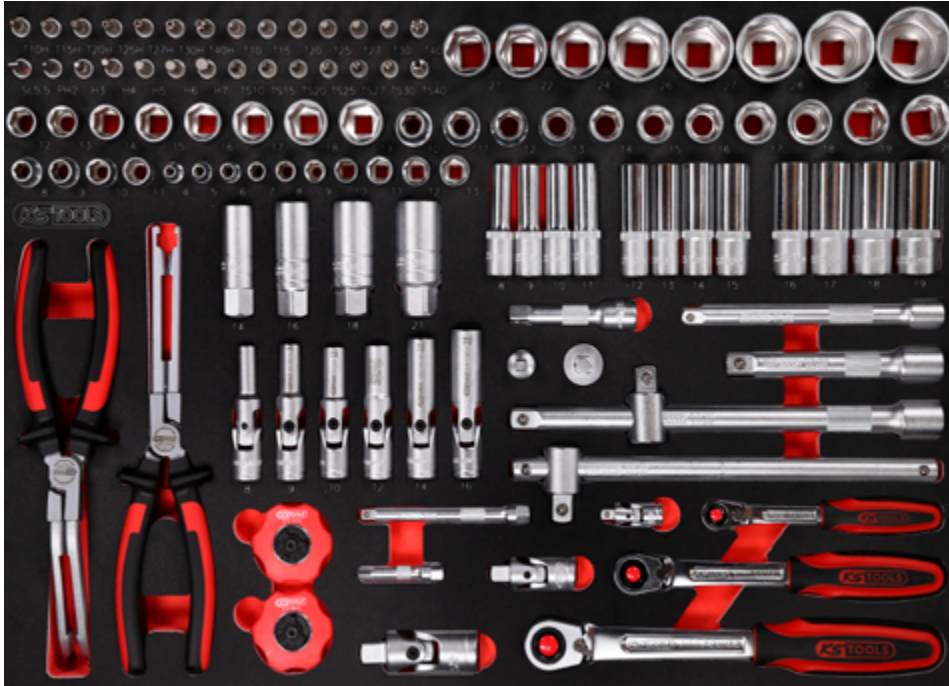

M 1/4" + 3/8" + 1/2" Socket spanner set

568 x 398

P10

P10TC

P15

P20

P30

P35

P45

Pos.	Code	Description	pcs	Pos.	Code	Description	pcs	Pos.	Code	Description	pcs
1	911.1462	1/4" Bit socket Torx tamperproof, TB10	1	21	911.1440	1/4" Bit socket hexagon, 7 mm	1	41	917.1404	1/4" Hexagonal socket, 4 mm	1
2	911.1463	1/4" Bit socket Torx tamperproof, TB15	1	22	911.1701	1/4" Bit socket five star tamperproof, TS10	1	42	917.1405	1/4" Hexagonal socket, 5 mm	1
3	911.1464	1/4" Bit socket Torx tamperproof, TB20	1	23	911.1702	1/4" Bit socket five star tamperproof, TS15	1	43	917.1406	1/4" Hexagonal socket, 6 mm	1
4	911.1465	1/4" Bit socket Torx tamperproof, TB25	1	24	911.1703	1/4" Bit socket five star tamperproof, TS20	1	44	917.1407	1/4" Hexagonal socket, 7 mm	1
5	911.1466	1/4" Bit socket Torx tamperproof, TB27	1	25	911.1704	1/4" Bit socket five star tamperproof, TS25	1	45	917.1408	1/4" Hexagonal socket, 8 mm	1
6	911.1467	1/4" Bit socket Torx tamperproof, TB30	1	26	911.1705	1/4" Bit socket five star tamperproof, TS27	1	46	917.1409	1/4" Hexagonal socket, 9 mm	1
7	911.1468	1/4" Bit socket Torx tamperproof, TB40	1	27	911.1706	1/4" Bit socket five star tamperproof, TS30	1	47	917.1410	1/4" Hexagonal socket, 10 mm	1
8	911.1442	1/4" Bit socket Torx, T10	1	28	911.1707	1/4" Bit socket five star tamperproof, TS40	1	48	917.1411	1/4" Hexagonal socket, 11 mm	1
9	911.1443	1/4" Bit socket Torx, T15	1	29	917.3812	3/8" Hexagonal socket, 12 mm	1	49	917.1412	1/4" Hexagonal socket, 12 mm	1
10	911.1444	1/4" Bit socket Torx, T20	1	30	917.3813	3/8" Hexagonal socket, 13 mm	1	50	917.1413	1/4" Hexagonal socket, 13 mm	1
11	911.1445	1/4" Bit socket Torx, T25	1	31	917.3814	3/8" Hexagonal socket, 14 mm	1	51	917.1221	1/2" Hexagonal socket, 21 mm	1
12	911.1449	1/4" Bit socket Torx, T27	1	32	917.3815	3/8" Hexagonal socket, 15 mm	1	52	917.1222	1/2" Hexagonal socket, 22 mm	1
13	911.1446	1/4" Bit socket Torx, T30	1	33	917.3816	3/8" Hexagonal socket, 16 mm	1	53	917.1224	1/2" Hexagonal socket, 24 mm	1
14	911.1447	1/4" Bit socket Torx, T40	1	34	917.3817	3/8" Hexagonal socket, 17 mm	1	54	917.1343	1/2" Hexagonal socket, 26 mm	1
15	911.1419	1/4" Bit socket slot, 5,5 mm	1	35	917.3818	3/8" Hexagonal socket, 18 mm	1	55	917.1227	1/2" Hexagonal socket, 27 mm	1
16	911.1416	1/4" Bit socket, PH2	1	36	917.3819	3/8" Hexagonal socket, 19 mm	1	56	917.1344	1/2" Hexagonal socket, 28 mm	1
17	911.1436	1/4" Bit socket hexagon, 3 mm	1	37	917.3808	3/8" Hexagonal socket, 8 mm	1	57	917.1230	1/2" Hexagonal socket, 30 mm	1
18	911.1437	1/4" Bit socket hexagon, 4 mm	1	38	917.3809	3/8" Hexagonal socket, 9 mm	1	58	917.1232	1/2" Hexagonal socket, 32 mm	1
19	911.1438	1/4" Bit socket hexagon, 5 mm	1	39	917.3810	3/8" Hexagonal socket, 10 mm	1	59	917.1210	1/2" Hexagonal socket, 10 mm	1
20	911.1439	1/4" Bit socket hexagon, 6 mm	1	40	917.3811	3/8" Hexagonal socket, 11 mm	1	60	917.1211	1/2" Hexagonal socket, 11 mm	1