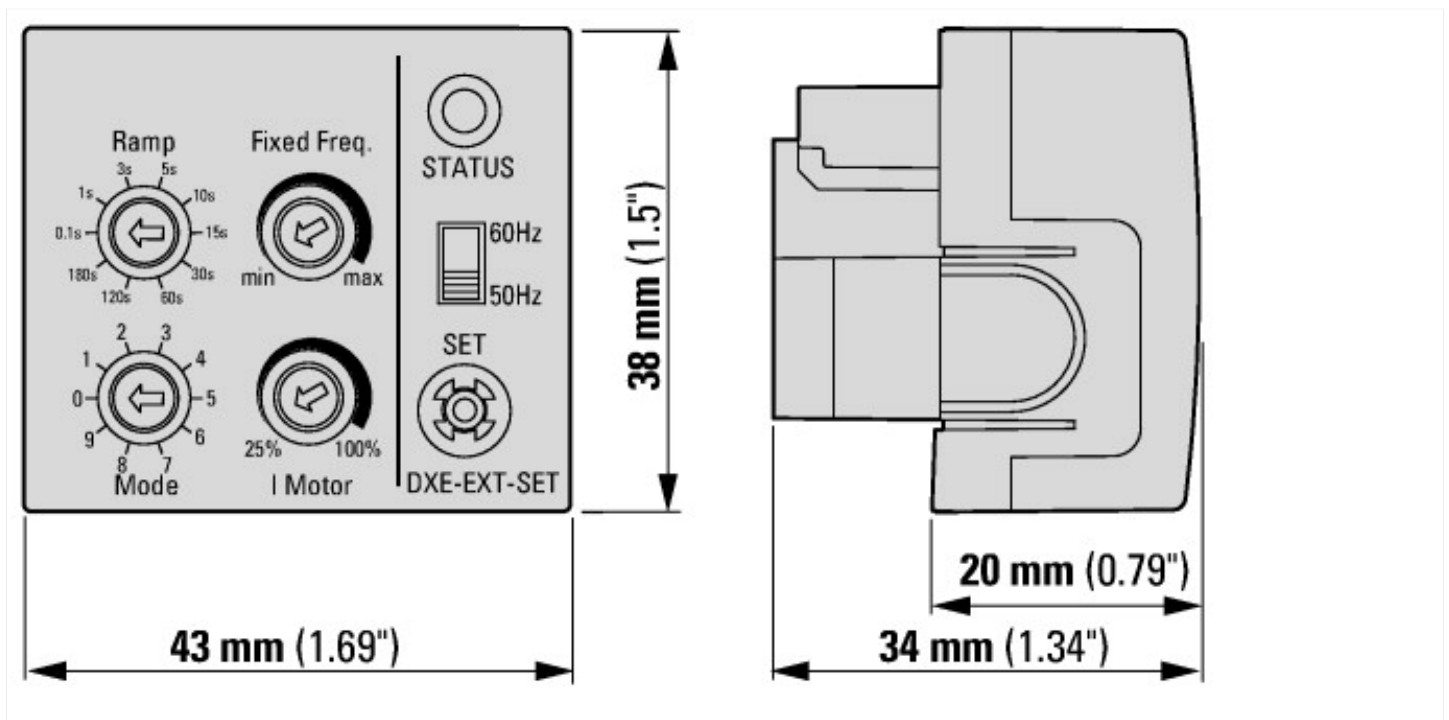

Part no.
Article no.
Catalog No.

DXE-EXT-SET
174621
DXE-EXT-SET

Delivery programme

Description		With selector switch for ramp time and operating mode With potentiometer for motor protection and fixed frequency
For use with		DE1
Connection technique		Plug-in module (front)

Design verification as per IEC/EN 61439

Technical data for design verification		
Operating ambient temperature min.	°C	-10
Operating ambient temperature max.	°C	50

Approvals

Product Standards		UL 508C; CSA-C22.2 No. 274; IEC/EN61800-3; IEC/EN61800-5; CE marking
UL File No.		E172143
UL Category Control No.		NMMS, NMMS7
CSA File No.		UL report applies to both US and Canada
North America Certification		UL recognized, certified by UL for use in Canada
Specially designed for North America		No
Suitable for		Branch circuits

Dimensions

Additional product information (links)

IL040020Z Expansion module for DE1: configuration module	
IL040020Z Expansion module for DE1: configuration module	ftp://ftp.moeller.net/DOCUMENTATION/AWA_INSTRUCTIONS/IL040020ZU2014_07.pdf
MN040011 DE1 Variable speed starter, Manual	
MN040011 Drehzahlstarter DE1, Handbuch - Deutsch	ftp://ftp.moeller.net/DOCUMENTATION/AWB_MANUALS/MN040011_DE.pdf
MN040011 DE1 Variable speed starter, Manual - English	ftp://ftp.moeller.net/DOCUMENTATION/AWB_MANUALS/MN040011_EN.pdf
MN040011 Démarreur à vitesse variable DE1, manuel d'utilisation - français	ftp://ftp.moeller.net/DOCUMENTATION/AWB_MANUALS/MN040011_FR.pdf