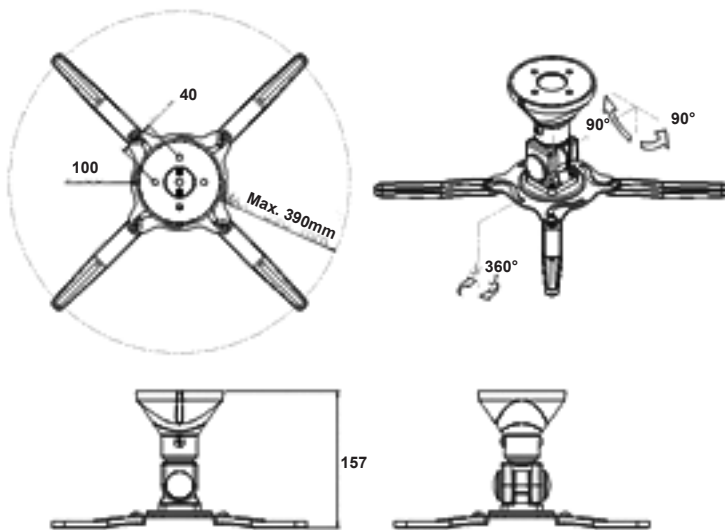

## Description

A silver universal projector ceiling mount, with tilt and swivel functions, designed to fit most projectors up to 370mm in diameter. The low profile design mounts the projector just 150mm from the ceiling and will support a maximum weight of 10kg. Supplied with full mounting kit and instructions.

## Features

- 360° Rotation
- 45° Platform tilt
- With tilt and swivel function
- Max size: 390mm in diameter
- Weight Capacity: 22 lbs/10kgs

## Diagram

## Part Number Table

Description	Part Number
Universal Projector Ceiling Mount, Silver	PSG03353

Dimensions : Millimetres

**Important Notice :** This data sheet and its contents (the "Information") belong to the members of the AVNET group of companies (the "Group") or are licensed to it. No licence is granted for the use of it other than for information purposes in connection with the products to which it relates. No licence of any intellectual property rights is granted. The Information is subject to change without notice and replaces all data sheets previously supplied. The Information supplied is believed to be accurate but the Group assumes no responsibility for its accuracy or completeness, any error in or omission from it or for any use made of it. Users of this data sheet should check for themselves the Information and the suitability of the products for their purpose and not make any assumptions based on information included or omitted. Liability for loss or damage resulting from any reliance on the Information or use of it (including liability resulting from negligence or where the Group was aware of the possibility of such loss or damage arising) is excluded. This will not operate to limit or restrict the Group's liability for death or personal injury resulting from its negligence. pro-SIGNAL is the registered trademark of Premier Farnell Limited 2019.