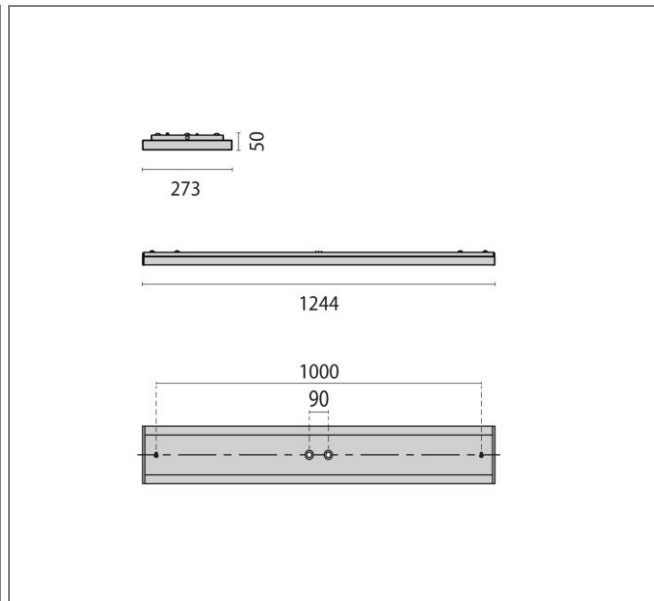

ART.: 8629661456310

SL629 AB PRISM

Art.: 8629661456310, SL629 AB, Prismenstruktur, 54W, 3000K, Driver dali, 1244mm, Symmetrical - direct, White, LED surface-mount luminaire for interior, comprising: Housing made of steel sheet, die-cast aluminium end caps, powder painted / Prismatic cover for efficient light diffusion, glare reduction and a high level of uniformity / Direct light distribution / LED Sidelight-Technology for a homogenous light distribution over the entire area of the cover / Colour rendering index Ra > 80 / Colour tolerance according to MacAdam = 3 SDCM / Dimmable via TouchDIM® / Light engine can be replaced by means of a slide-in mechanism / UGR <19 for all luminosities / VDU application suitable acc. to EN 12464-1 (see table) / Special colour versions available upon request

Connected load	54 W
Luminous flux	5640 lm
Efficiency	104 lm/W
Colour temperature	3000K
Colour rendering (CRI)	80
IP class	20
Nominal voltage	220 – 240 V
Colour	WH-RAL9016
UGR	18,3