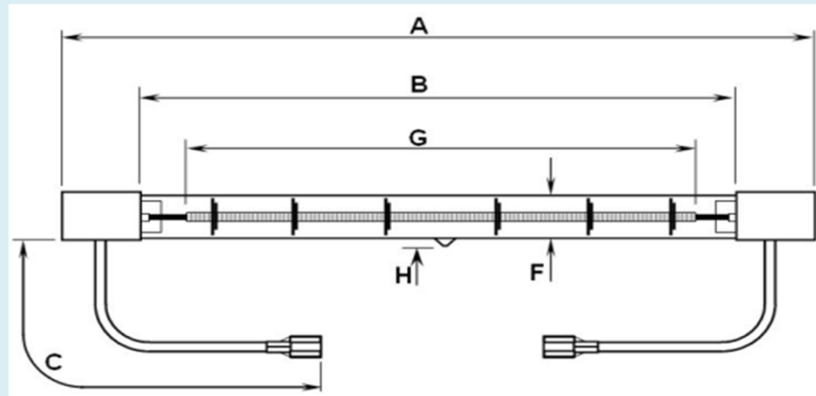

Lamp Product Data Specification

VICTORY

Lamp Product Code: **6424157J**

Version No.: **1**

Issue Date: **09.12.2014**

Coating Coverage (where applic.) :-

N/A

Dimensions (in mm) :-

(Overall Length) A	353
(Inside Cap to Cap Length) B	0
(Lead Length) C	440
(Secondary Length) D	0
(UnHeated/Other Length) E	0
(Tube Dia) F	12
(Heat Length) G	280
(Pip Height) H	5 Max

Additional Data:

Technical Data :-

Volts	240
Watts	1500
Finish	Gold
Cap	SK15
Colour Temp. (°K)	TBA
Life (hrs)	5000
Burning Position	Horizontal
Leads	Double insulated
Termination	Crimp Push-on

IMPORTANT: Please refer all enquiries to our offices for alternatives &/or changes.