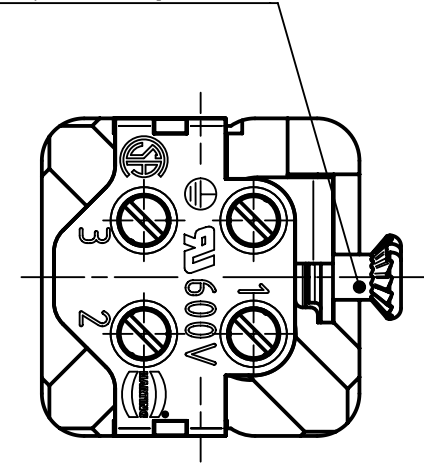

countersunk screw M3x6-4,8  
enclosed separately

	All rights reserved Department EL PD - DE	All Dimensions in mm Original Size DIN A4		Scale 2:1	Free size tol.	Ref.
		Created by VOLAR	Inspected by MATAU	Standardisation TIEMANNA	Date 2015-09-03	State Final Release
HARTING Electric GmbH & Co. KG D-32339 Espelkamp		Title Han 3A F Insert			Doc-Key / ECM-Nr. 100087144/UGD/005/A 500000094.122	
		Type TB	Number 09 20 003 2711		Rev. A	Page 1/1