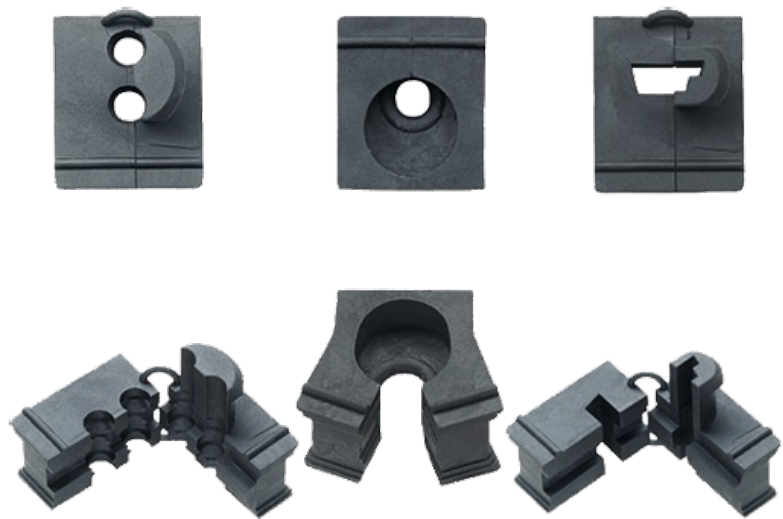

## MODLINK MSDD CABLE ENTRY SYSTEM

ATG/E

Special glands  
Adapter for gland

For sale only in packing units

### [Link to Product](#)

#### Illustration

Product may differ from Image