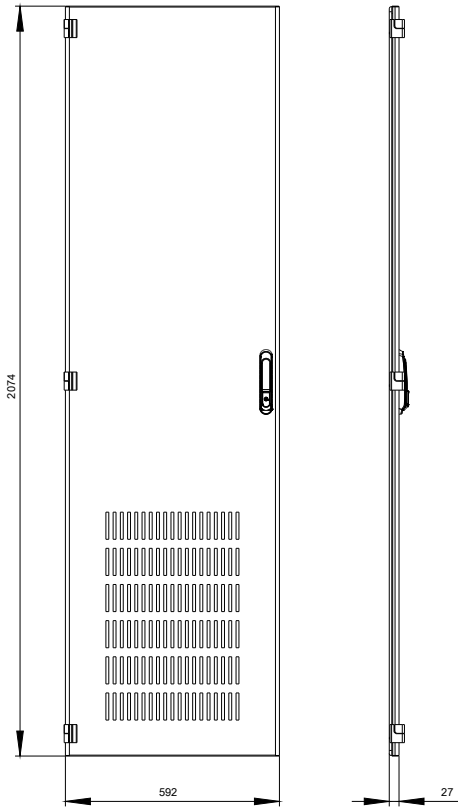

Information- and Downloadcenter (Catalogs, Brochures,...)

<http://www.siemens.com/lowvoltage/catalogs>

Industry Mall (Online ordering system)

<https://eb.automation.siemens.com/mall/en/WW/Catalog/Product/8MF12602UT151BA2>

Service&Support (Manuals, Certificates, Characteristics, FAQs,...)

<http://support.automation.siemens.com/WW/view/en/8MF12602UT151BA2/all>

Image database (product images, 2D dimension drawings, 3D models, device circuit diagrams, ...)

<http://www.automation.siemens.com/bilddb/cax_en.aspx?mfb=8MF12602UT151BA2>

CAX-Online-Generator

<http://www.siemens.com/cax>

Tender specifications

<http://ausschreibungstexte.siemens.com/tiplv>