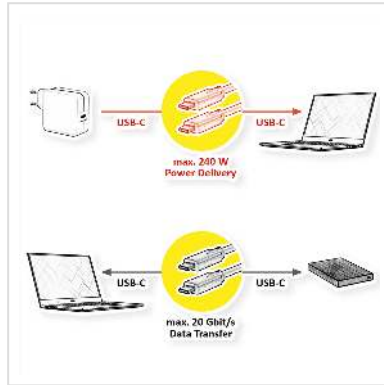

# ROLINE Cable USB3.2 Gen2x2, C-C, M/M, 240W, with Emark, black, 1 m

<b>Product No.</b>	11.02.9076
<b>Manufacturer</b>	ROLINE
<b>Manufacturer No.</b>	11.02.9076
<b>EAN (single piece)</b>	7630049624870

- High quality USB 3.2 Gen 2x2 cable with improved shielding
- With the reversible Type C connectors at both ends
- Gold-plated contacts for low wear at high plugging cycles
- Suitable for data transfer rates of up to 20 Gbit/s
- Supports USB Power Delivery to 48V / 5A

## Technical specifications

Manufacturer	ROLINE
Product group	Cable
Product type	USB 3.2 Cable
Colour	black
Length	1 m
Transfer quality	USB 3.2 Gen 2x2 SuperSpeed 20 Gbit/s
Connection ports	USB Type C (USB-C) Male / USB Type C (USB-C) Male
Side 1 Connector Type	USB Type C (USB-C)
Side 1 Connector Gender	Male
Side 2 Connector Type	USB Type C (USB-C)