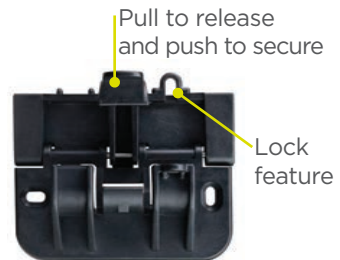

CABLE TIDY

This wall mounted cable storage solution ensures loose extension leads are kept neat and tidy, as well as making them easy to transport.

- Two tone, ergonomic carry handle
- Home, garden and light commercial use

Keyhole wall fixings

WALL HANGING BRACKET

This simple accessory allows you to store your cable reel neatly on the wall when not required or provides a convenient anchor point when in use.

Ideal for use with “Reverse Reel” - pull out the socket and leave the reel behind.

Pull to release and push to secure

Lock feature

3 STEP INSTALLATION

1 Secure bracket to wall

2 Place cable reel within bracket

3 Secure cable reel

Cat No.	Description	Size	Barcode	Box Qty
UK STOCKED				
CHT	Cable Tidy	A	5015056531656	10
OWHB	Wall Hanging Bracket	A	5015056531700	10