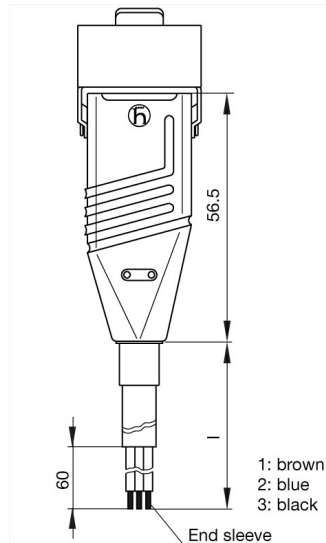

## STAS 3 K 075 SI 1000mm grau/grey

Industrial Connectors:Rectangular connectors ST-series:Cable plug

### Product description

Description	Molded-on cable plug with harmonized lead (DIN VDE 0282) and safety bracket
Type	STAS 3 K 075 SI 1000mm grau/grey
Order No.	931 300-055
Type of contact	male
Number of contacts	3 + PE
Cable color	black
Cable length	1000 mm
Cable diameter	7.5 mm
Conductor size	0.75 mm <sup>2</sup>
Cable specification	4 x 0.75 mm <sup>2</sup>
Cable type	H05 RR-F4G 0,75
Housing Color	grey
Contact bearer color	black

### Technical data

Pin dimensions	2 mm
Rated voltage	DC 250 V / AC 400 V
Rated current	DC 10 A / AC 10 A
Contact resistance	≤ 5 mOhm