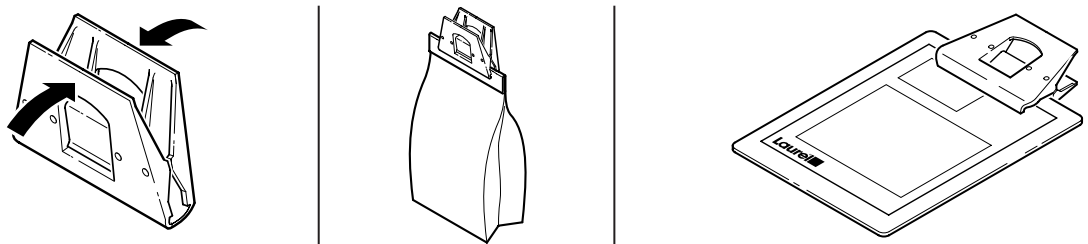

Use

■ Laurel multi clips

are in good shape. A combination of light, break-resistant plastic and high-grade spring steel guarantees a long service life.

■ Laurel multi clips

- have a variety of uses in the home and office.
- are functional and tough.
- hold leaflets, documents, shopping lists, maps, etc.
- are ideal for closing packages.

Available colours

Primary colours						Bright colours						Crystal colours							
black	white	red	blue	green	yellow	light red	light green	purple	light yellow	pink	orange	light blue	crystal clear	crystal red	crystal blue	crystal pink	crystal green	crystal yellow	
☐ 11	☐ 10	☐ 20	☐ 30	☐ 60	☐ 70	☐ 15	☐ 17	☐ 18	☐ 19	☐ 40	☐ 50	☐ 80	☐ 00	☐ 02	☐ 03	☐ 04	☐ 06	☐ 07	
☐	☐	☐	☐	☐	☐	☐	☐	☐	☐	☐	☐	☐	☐	☐	☐	☐	☐	☐	☐
☐ 95 Primary colours, assorted						☐ 97 Bright colours, assorted						☐ 96 Crystal colours, assorted							
☐ 94 Primary and bright colours, assorted																			

☐ Colour code

☒ Order specification
Please tick the desired colour!