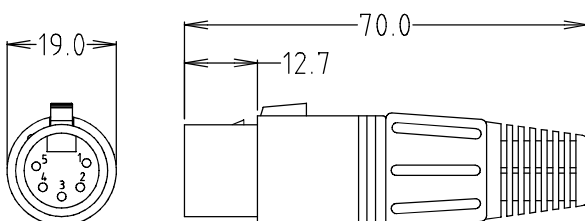

Also available **FC6182** - 7 PIN FEMALE PLUG 7APF/M - Nickel colour only

FC6130 - 3 PIN MALE XLR PLUG 3APM/M
FC6131 - 3 PIN MALE XLR PLUG 3APM/BM

FC6155 - 4 PIN MALE XLR PLUG 4APM/M
FC6156 - 4 PIN MALE XLR PLUG 4APM/BM

FC6160 - 5 PIN MALE XLR PLUG 5APM/M
FC6161 - 5 PIN MALE XLR PLUG 5APM/BM

Also available **FC6180** - 7 PIN MALE PLUG 7APM/M - Nickel colour only

TYPICAL DIMENSIONS

APF

APM