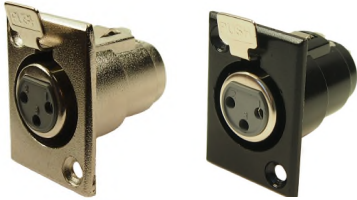

CLIFF

METAL XLR CONNECTORS

Our metal series XLR connectors will meet the most severe specifications. All contact parts are silver plated to give low noise levels. Available in Nickel or Black finish. Large solder bucket contacts are used to make wiring easy.

FC6100 - 3 PIN FEMALE XLR SOCKET 3ACF/M
FC6101 - 3 PIN FEMALE XLR SOCKET 3ACF/BM

FC6120 - 4 PIN FEMALE XLR SOCKET 4ACF/M
FC6121 - 4 PIN FEMALE XLR SOCKET 4ACF/BM

FC6170 - 5 PIN FEMALE XLR SOCKET 5ACF/M
FC6171 - 5 PIN FEMALE XLR SOCKET 5ACF/BM

Also available **FC6187** - 7 PIN FEMALE SOCKET 7ACF/M - Nickel colour only

ACM TYPICAL DIMENSIONS

ACF TYPICAL DIMENSIONS

FC6105 - 3 PIN MALE XLR SOCKET 3ACM/M
FC6106 - 3 PIN MALE XLR SOCKET 3ACM/BM

FC6125 - 4 PIN MALE XLR SOCKET 4ACM/BM
FC6126 - 4 PIN MALE XLR SOCKET 4ACM/BM

FC6175 - 5 PIN MALE XLR SOCKET 5ACM/M
FC6176 - 5 PIN MALE XLR SOCKET 5ACM/BM

Also available **FC6185** - 7 PIN MALE SOCKET 7ACM/M - Nickel colour only

For further information, contact sales@cliffuk.co.uk