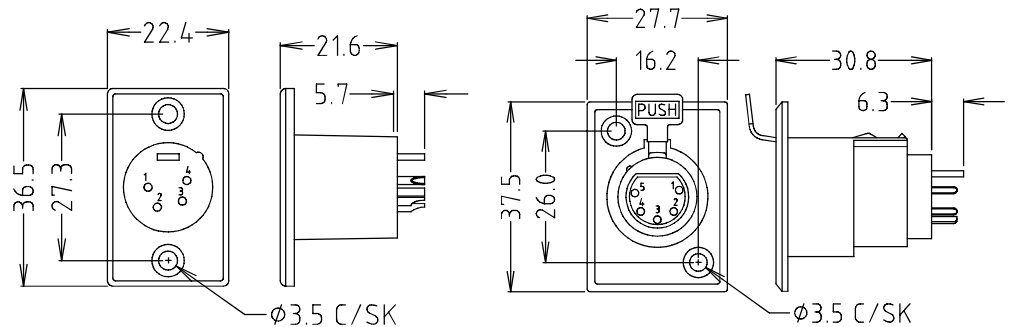

FC6100 - 3 PIN FEMALE XLR SOCKET 3ACF/M
FC6101 - 3 PIN FEMALE XLR SOCKET 3ACF/BM

FC6120 - 4 PIN FEMALE XLR SOCKET 4ACF/M
FC6121 - 4 PIN FEMALE XLR SOCKET 4ACF/BM

FC6170 - 5 PIN FEMALE XLR SOCKET 5ACF/M
FC6171 - 5 PIN FEMALE XLR SOCKET 5ACF/BM

Also available **FC6187** - 7 PIN FEMALE SOCKET 7ACF/M - Nickel colour only

ACM TYPICAL DIMENSIONS

ACF TYPICAL DIMENSIONS

FC6105 - 3 PIN MALE XLR SOCKET 3ACM/M
FC6106 - 3 PIN MALE XLR SOCKET 3ACM/BM

FC6125 - 4 PIN MALE XLR SOCKET 4ACM/BM
FC6126 - 4 PIN MALE XLR SOCKET 4ACM/BM

FC6175 - 5 PIN MALE XLR SOCKET 5ACM/M
FC6176 - 5 PIN MALE XLR SOCKET 5ACM/BM

Also available **FC6185** - 7 PIN MALE SOCKET 7ACM/M - Nickel colour only

For further information, contact sales@cliffuk.co.uk

FC6160 - 5 PIN MALE XLR PLUG 5APM/M
FC6161 - 5 PIN MALE XLR PLUG 5APM/BM

Also available **FC6180** - 7 PIN MALE PLUG 7APM/M - Nickel colour only

TYPICAL DIMENSIONS

APF

APM