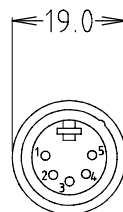

CLIFF

METAL XLR CONNECTORS

FC6140 - 3 PIN FEMALE XLR PLUG 3APF/M
FC6141 - 3 PIN FEMALE XLR PLUG 3APF/BM

FC6150 - 4 PIN FEMALE XLR PLUG 4APF/M
FC6151 - 4 PIN FEMALE XLR PLUG 4APF/BM

FC6165 - 5 PIN FEMALE XLR PLUG 5APF/M
FC6166 - 5 PIN FEMALE XLR PLUG 5APF/BM

Also available **FC6182** - 7 PIN FEMALE PLUG 7APF/M - Nickel colour only

FC6130 - 3 PIN MALE XLR PLUG 3APM/M
FC6131 - 3 PIN MALE XLR PLUG 3APM/BM

FC6155 - 4 PIN MALE XLR PLUG 4APM/M
FC6156 - 4 PIN MALE XLR PLUG 4APM/BM

FC6160 - 5 PIN MALE XLR PLUG 5APM/M
FC6161 - 5 PIN MALE XLR PLUG 5APM/BM

Also available **FC6180** - 7 PIN MALE PLUG 7APM/M - Nickel colour only

TYPICAL DIMENSIONS

APF

APM