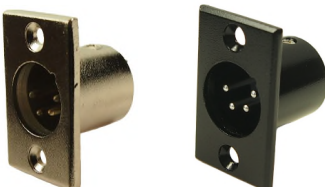

FC6100 - 3 PIN FEMALE XLR SOCKET 3ACF/M
FC6101 - 3 PIN FEMALE XLR SOCKET 3ACF/BM

FC6120 - 4 PIN FEMALE XLR SOCKET 4ACF/M
FC6121 - 4 PIN FEMALE XLR SOCKET 4ACF/BM

FC6170 - 5 PIN FEMALE XLR SOCKET 5ACF/M
FC6171 - 5 PIN FEMALE XLR SOCKET 5ACF/BM

Also available **FC6187** - 7 PIN FEMALE SOCKET 7ACF/M - Nickel colour only

ACM TYPICAL DIMENSIONS

ACF TYPICAL DIMENSIONS

FC6105 - 3 PIN MALE XLR SOCKET 3ACM/M
FC6106 - 3 PIN MALE XLR SOCKET 3ACM/BM

FC6125 - 4 PIN MALE XLR SOCKET 4ACM/BM
FC6126 - 4 PIN MALE XLR SOCKET 4ACM/BM

FC6175 - 5 PIN MALE XLR SOCKET 5ACM/M
FC6176 - 5 PIN MALE XLR SOCKET 5ACM/BM

Also available **FC6185** - 7 PIN MALE SOCKET 7ACM/M - Nickel colour only

For further information, contact sales@cliffuk.co.uk