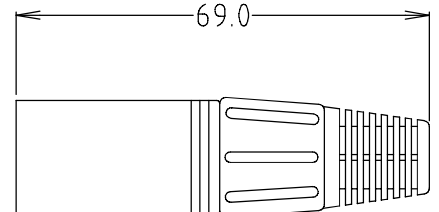

FC6160 - 5 PIN MALE XLR PLUG 5APM/M
FC6161 - 5 PIN MALE XLR PLUG 5APM/BM

Also available **FC6180** - 7 PIN MALE PLUG 7APM/M - Nickel colour only

TYPICAL DIMENSIONS

APF

APM