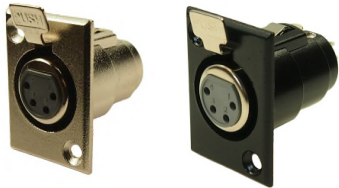

CLIFF

METAL XLR CONNECTORS

Our metal series XLR connectors will meet the most severe specifications. All contact parts are silver plated to give low noise levels. Available in Nickel or Black finish. Large solder bucket contacts are used to make wiring easy.

FC6100 - 3 PIN FEMALE XLR SOCKET 3ACF/M
FC6101 - 3 PIN FEMALE XLR SOCKET 3ACF/BM

FC6120 - 4 PIN FEMALE XLR SOCKET 4ACF/M
FC6121 - 4 PIN FEMALE XLR SOCKET 4ACF/BM

FC6170 - 5 PIN FEMALE XLR SOCKET 5ACF/M
FC6171 - 5 PIN FEMALE XLR SOCKET 5ACF/BM

Also available **FC6187** - 7 PIN FEMALE SOCKET 7ACF/M - Nickel colour only

ACM TYPICAL DIMENSIONS

ACF TYPICAL DIMENSIONS

FC6105 - 3 PIN MALE XLR SOCKET 3ACM/M
FC6106 - 3 PIN MALE XLR SOCKET 3ACM/BM

FC6125 - 4 PIN MALE XLR SOCKET 4ACM/BM
FC6126 - 4 PIN MALE XLR SOCKET 4ACM/BM

FC6175 - 5 PIN MALE XLR SOCKET 5ACM/M
FC6176 - 5 PIN MALE XLR SOCKET 5ACM/BM

Also available **FC6185** - 7 PIN MALE SOCKET 7ACM/M - Nickel colour only

For further information, contact sales@cliffuk.co.uk