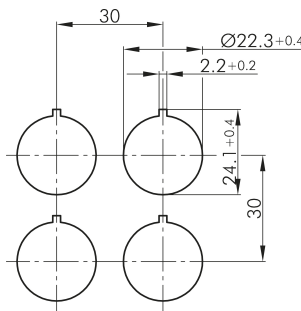

Pushbutton Head with ring illumination, silver-coloured RRJTLR

Description:
incl. lens

Category: Pushbutton Heads
 Series: RONTRON-RJUWEL
 Panel cut-out: $\varnothing 22.3$ mm
 Protection class: II (protective insulation)
 Degree of protection: IP65
 Travel: 3 mm
 Illumination: Yes
 Colour: silver-coloured
 component colour: front bezel
 Shape: round