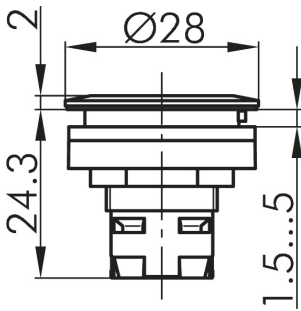

Pushbutton Head with ring illumination, silver-coloured RRJTLR

Description:
incl. lens

Category: Pushbutton Heads
 Series: RONTRON-RJUWEL
 Panel cut-out: $\varnothing 22.3$ mm
 Protection class: II (protective insulation)
 Degree of protection: IP65
 Travel: 3 mm
 Illumination: Yes
 Colour: silver-coloured
 component colour: front bezel
 Shape: round