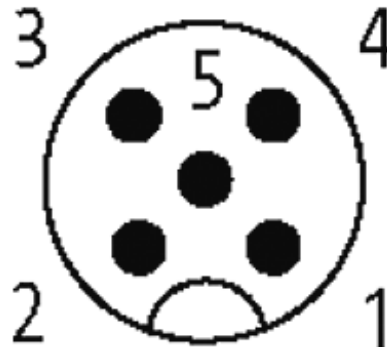

M12 FEMALE FLANGE PLUG A CODED FRONT MOUNT

PP-wires 5X0.34 0.5m

Flange M12 female
5-pole
Front mounting
with multi-strand wire

[Link to Product](#)**Illustration**

Female

Product may differ from Image

Form

13561

Technical Data

Operating voltage	max. 125 V AC/DC
Operating current per contact	max. 4 A
Locking of ports	Screw thread M12 × 1 mm (recommended torque 0.6 Nm) self-securing
Protection	IP67 inserted and tightened (EN 60529)

Cables

Cable number	975
No./diameter of wires	5 × 0.34 mm ²
Wire isolation	PP (br, wh, bl, bk, gnye)
Shore hardness outer jacket	70 ± 5D
Outer diameter	approx. 1.25 mm
Bend radius (fixed)	5 × outer Ø
Bend radius (moving)	10 × outer Ø
Temperature range (fixed)	-40...+80 °C
Temperature range (mobile)	-25...+80 °C