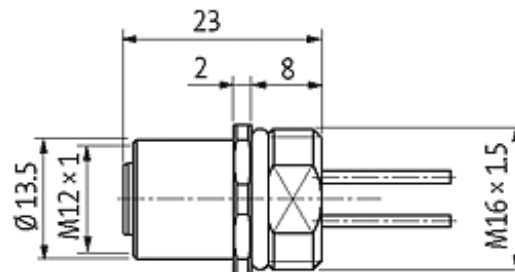

M12 FEMALE FLANGE PLUG A CODED FRONT MOUNT

PP-wires 5X0.34 0.5m

Flange M12 female
5-pole
Front mounting
with multi-strand wire

[Link to Product](#)**Illustration**

Female

Product may differ from Image

Form

13561

Technical Data

Operating voltage	max. 125 V AC/DC
Operating current per contact	max. 4 A
Locking of ports	Screw thread M12 × 1 mm (recommended torque 0.6 Nm) self-securing
Protection	IP67 inserted and tightened (EN 60529)

Cables

Cable number	975
No./diameter of wires	5 × 0.34 mm ²
Wire isolation	PP (br, wh, bl, bk, gnye)
Shore hardness outer jacket	70 ± 5D
Outer diameter	approx. 1.25 mm
Bend radius (fixed)	5 × outer Ø
Bend radius (moving)	10 × outer Ø
Temperature range (fixed)	-40...+80 °C
Temperature range (mobile)	-25...+80 °C