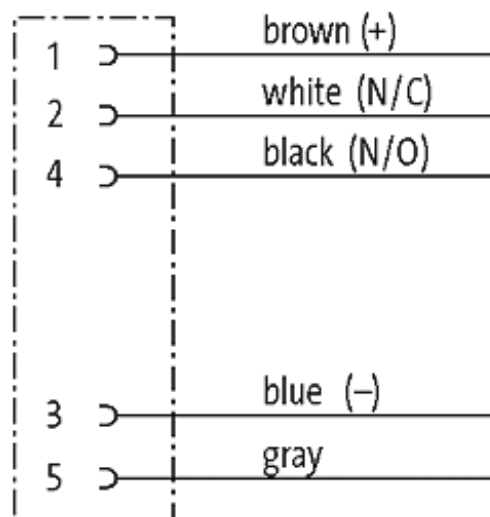

M12 FEMALE FLANGE PLUG A CODED FRONT MOUNT

PP-wires 5X0.34 0.5m

Flange M12 female
5-pole
Front mounting
with multi-strand wire

[Link to Product](#)**Illustration**

Female

Product may differ from Image

Form

13561