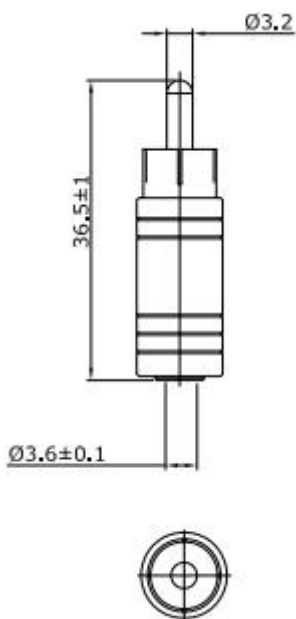

## Specification:

Part Number: PSG08672  
Description: Adaptor, 3.5mm S To Phono P  
Connector A: Stereo Socket - 3.5mm  
Connector B: RCA / Phono Plug  
Body Color: Black  
Plating: Nickel Plated

## WIRING DIAGRAM

RCA MALE

3.5MM STEREO  
FEMALE