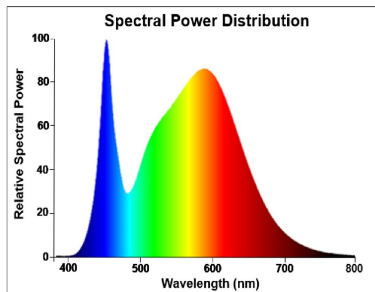

ToLEDo Superia T8 CCG and AC

ToLEDo Superia T8 V7 5FT 3700LM 840
0029287

Packaging

Single packaging type	Carton
Product EAN number	5410288292878
Packaging single length / height (cm)	155.5
Packaging single width (cm)	2.9
Packaging single depth (cm)	2.9
DUN14 (outer)	15410288292875
Units per outer package	10
Packaging outer length / height (cm)	161.0
Packaging outer width (cm)	22.0
Packaging outer depth (cm)	10.5

Safety data

Optimal operating condition (°C)	-20-55
Breakage cleaning instructions	Not applicable
Special purpose lamp	No
Suitable for household illumination	Yes
Safety message	Suitable for totally enclosed fixture

PHOTOMETRY

TECHNICAL DRAWINGS