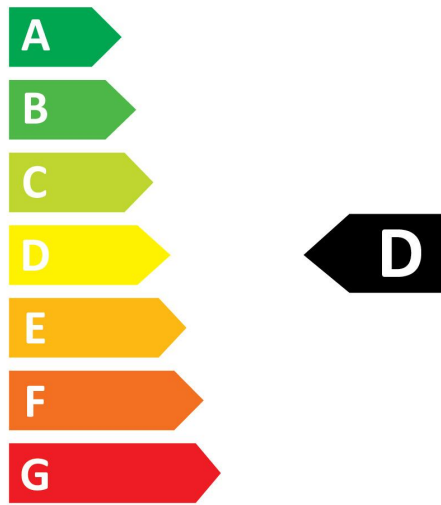

24
kWh/1000h

2019/2015