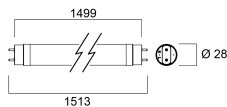

TECHNICAL DRAWINGS