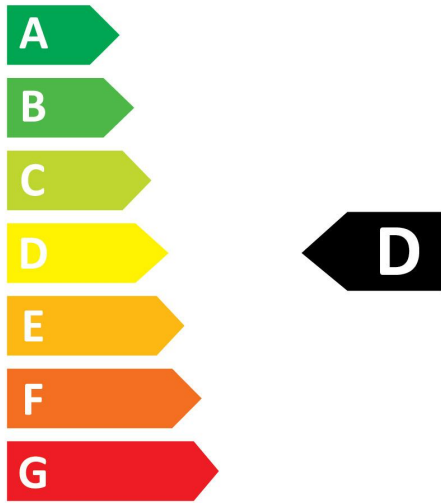

SYLVANIA

ToLEDo Superia T8 CCG and AC
ToLEDo Superia T8 V7 5FT 3700LM 840
0029287

SYLVANIA

0029287

24
kWh/1000h

2019/2015