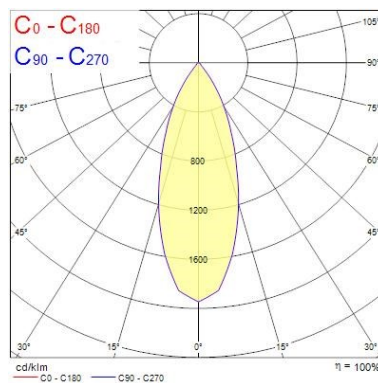

Myriad Deco IP65 White Bezel MYRIAD DECO IP65 FLOOD 2700K DALI BLACK WBEZ 2058893

Packaging

Single packaging type	Carton
Product EAN number	5025768588930
Packaging single length / height (cm)	17.5
Packaging single width (cm)	15.0
Packaging single depth (cm)	17.5
DUN14 (outer)	05025768588930
Units per outer package	1
Packaging outer length / height (cm)	17.5
Packaging outer width (cm)	15.0
Packaging outer depth (cm)	17.5

PHOTOMETRY

TECHNICAL DRAWINGS