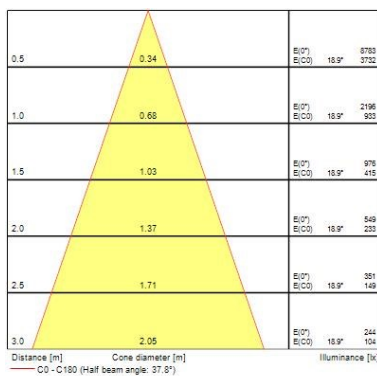

Myriad Deco IP65 White Bezel MYRIAD DECO IP65 FLOOD 2700K DALI BLACK WBEZ 2058893

Packaging

Single packaging type	Carton
Product EAN number	5025768588930
Packaging single length / height (cm)	17.5
Packaging single width (cm)	15.0
Packaging single depth (cm)	17.5
DUN14 (outer)	05025768588930
Units per outer package	1
Packaging outer length / height (cm)	17.5
Packaging outer width (cm)	15.0
Packaging outer depth (cm)	17.5

PHOTOMETRY

TECHNICAL DRAWINGS