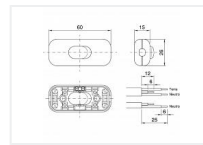

□ Cord switch/dimmer

Cord Switch Single-pole White

Article number 141356

BAI Cord Switch Single-pole White 250V 2A suitable for flat cable 2x0.75mm² and round cables 2x0.75mm² en 3x0.75mm²

□ [Request a quote for this article](#)

ETIM specifications

Model	Cord switch
Method of operation	Rocker
Type of load	Universal
Material	Plastic
Material quality	Thermoplastic
Halogen free	Yes
Surface protection	Untreated
Surface finishing	Matt
Colour	White
RAL-number (akin)	9010
Transparent	Yes
Nominal voltage [V]	250
Nominal current [A]	2
Power [W]	1 - 450