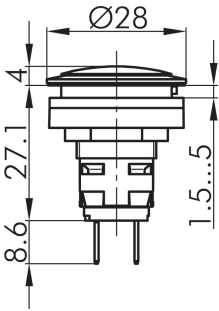

**Pilot Light with Faston Terminals 2.8x0.8 mm silver-coloured RRJL4**

Description:

Category: Pilot Lights  
 Series: RONTRON-R-JUWEL  
 Panel cut-out:  $\varnothing 22.3$  mm  
 Protection class: II (protective insulation)  
 Degree of protection: IP65  
 Illumination: Yes  
 with labelling option: Yes  
 Connection type: Faston terminals 2.8x0.8 mm  
 Colour: silver-coloured  
 component colour: front bezel  
 Shape: round  
 lamp socket: W2x4,6d