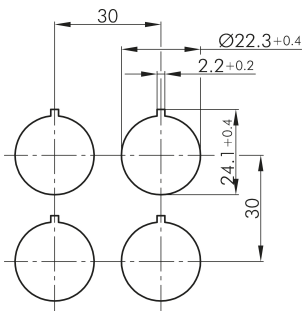

**Pilot Light with Faston Terminals 2.8x0.8 mm silver-coloured RRJL4**

Description:

Category: Pilot Lights  
 Series: RONTRON-R-JUWEL  
 Panel cut-out:  $\varnothing 22.3$  mm  
 Protection class: II (protective insulation)  
 Degree of protection: IP65  
 Illumination: Yes  
 with labelling option: Yes  
 Connection type: Faston terminals 2.8x0.8 mm  
 Colour: silver-coloured  
 component colour: front bezel  
 Shape: round  
 lamp socket: W2x4,6d