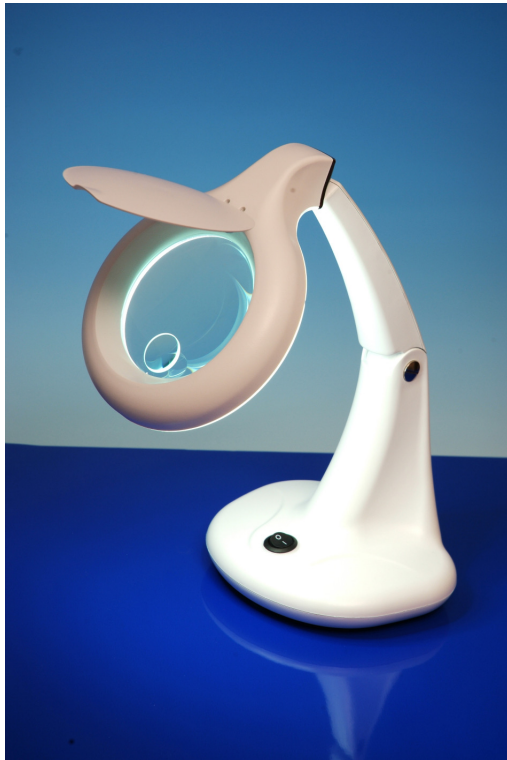

Fluorescent Daylight - Compact Table Magnifier Lamp

LC8096 and LC8093/EU

A self standing 12W daylight lamp with round glass lens and versatile swivel head, ideal for intricate work.

Features:

- 12W circular energy saving tube (LC8093/T)
- Shadow free light with no heat emission
- Ergonomic design with table base and lens cap
- Quality 100mm (4") lens, 3 dioptrre (1.75x mag.)
- Built-in close up lens 12 dioptrre (4x mag.)
- Upright Height 15" (37.5cm) suitable for mobile use
- Cable length 1.5m

Tube Specification:

- Circular energy saving daylight tube, 12W
- Supply voltage: 230V
- Power rating: 12W
- Typical colour temperature: 6400K
- Average bulb life: 8000h