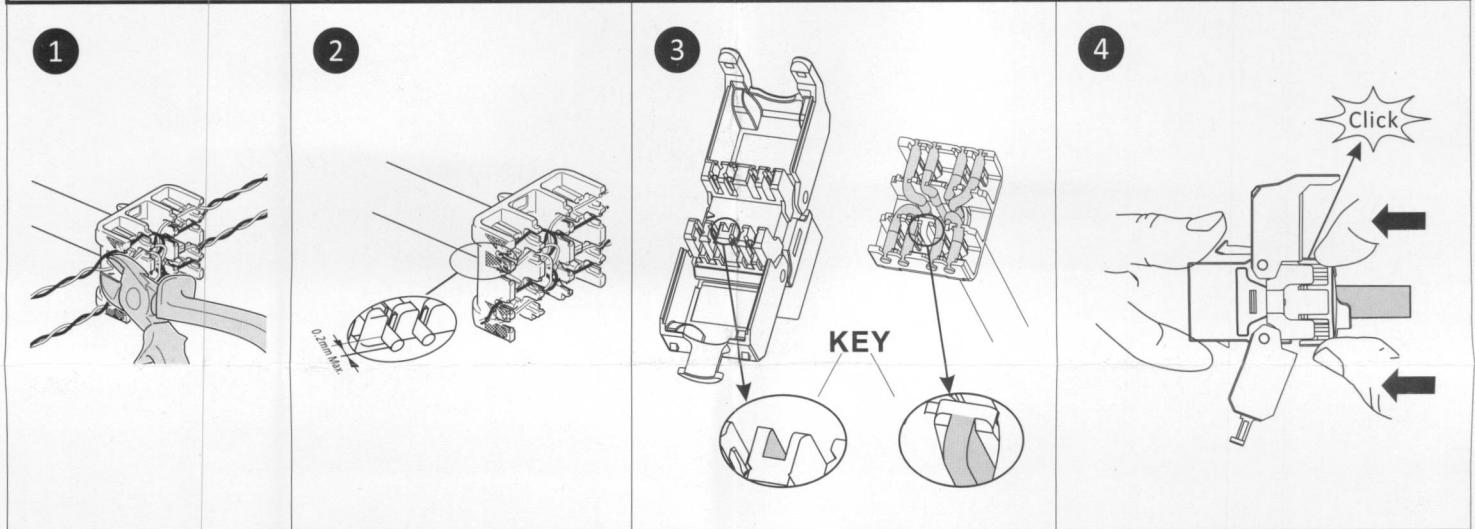

Keystone Jack User Guide

KJ88F

				
AWG	CAP-Color	U/FTP F/UTP	S/FTP	U/UTP
22 AWG	Yellow			
23-26 AWG	White			

•The mated plug should comply with FCC Part 68 Subpart F rules and IEC 60603-7.