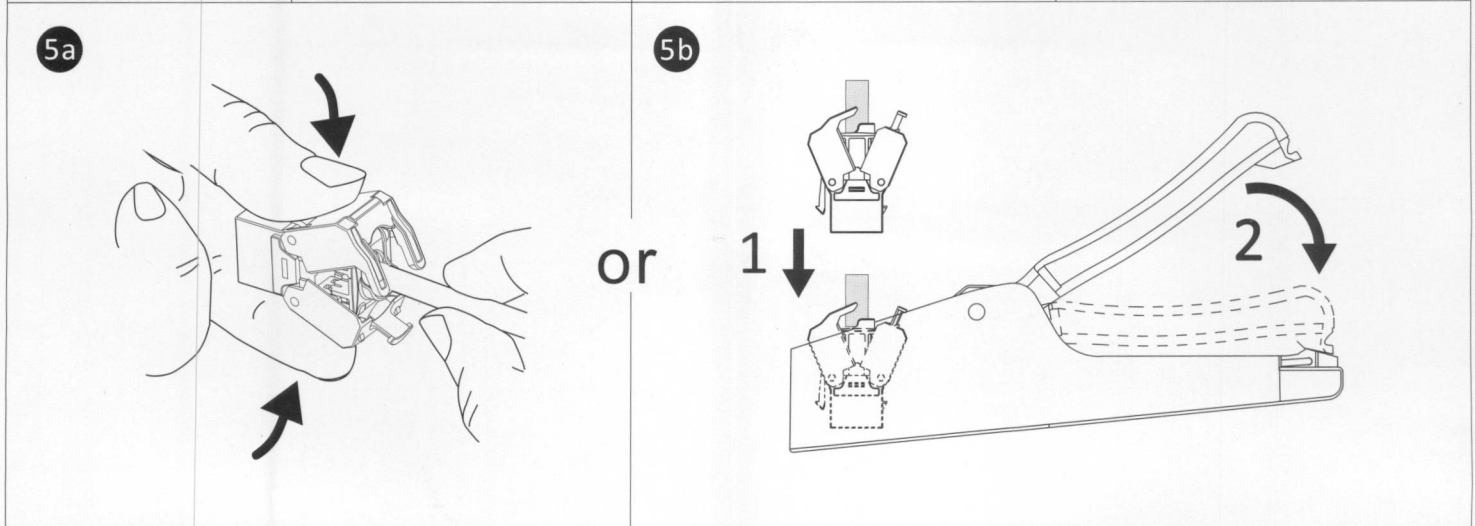

Keystone Jack User Guide

KJ88F

				
AWG	CAP-Color	U/FTP F/UTP	S/FTP	U/UTP
22 AWG	Yellow			
23-26 AWG	White			

•The mated plug should comply with FCC Part 68 Subpart F rules and IEC 60603-7.