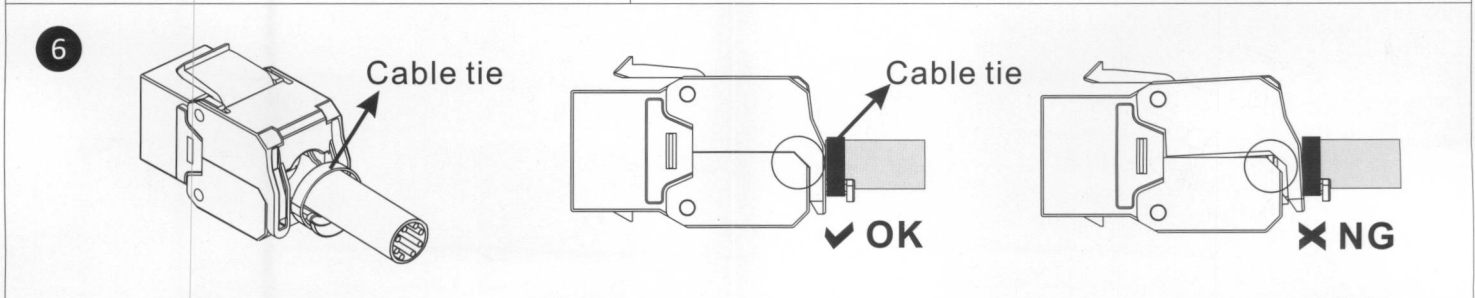

Keystone Jack User Guide

KJ88F

				
AWG	CAP-Color	U/FTP F/UTP	S/FTP	U/UTP
22 AWG	Yellow			
23-26 AWG	White			

•The mated plug should comply with FCC Part 68 Subpart F rules and IEC 60603-7.