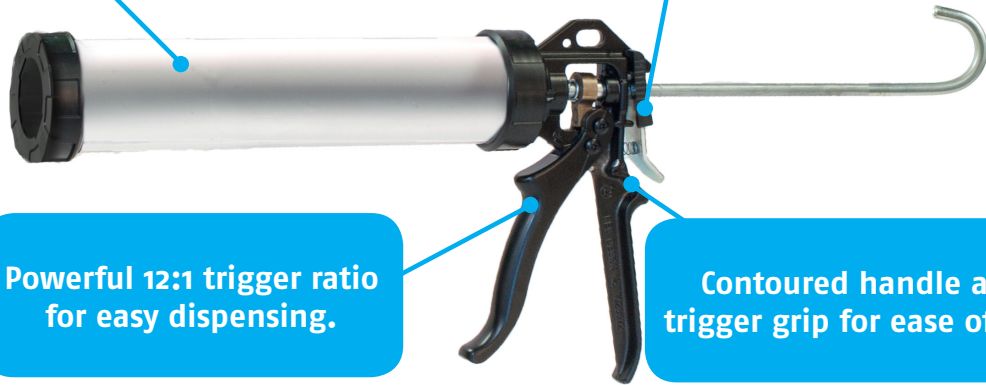

Powerflow[™] COMBI 310ml

A single component manual bead applicator for cartridges and sachets

Rotating aluminium barrel accommodates both cartridges and sachets.

Pressure Relief Device (PRD) to stop material flow when trigger is released.

Powerful 12:1 trigger ratio for easy dispensing.

Contoured handle and trigger grip for ease of use.

PRODUCT FEATURES:

- High quality cast aluminium handle gives a strong and lightweight design.
- Easy to manoeuvre in tight spaces.
- Sintered metal alloy catchplate is hard wearing.
- Surface hardened rod resists scoring by the sintered metal catchplate.
- Metal wear compensation sleeve protects the catch plate contact area to increase tool life.
- Hardened rod release plate maintains high material output for the life of the tool.
- Plated metal components increase the resistance to part corrosion.
- Curved rod end creates a convenient tool support and storage device.
- Superb build quality means these tools are designed with the professional in mind and have a high service life.

The original

TECHNICAL DATASHEET

Powerflow™ COMBI 310ml

A single component manual bead applicator for cartridges and sachets

APPLICATIONS:

- For low to medium viscosity
- Cartridge/sachet: 1-component
- Cartridge volumes: 310ml
- Sachet volumes: 310ml

SPECIFICATIONS:

- Mechanical Advantage (ratio): 12:1
- Barrel Length: 236mm
- Max Force (Plunger): 2.5kN
- Tool Weight: 0.910 kg
- Handle Material: Epoxy coated cast aluminium
- Barrel Material: Anodised aluminium
- Certificates: ISO 9001:2008, REACH
- Packaging Options: single or 5/6/10 per box