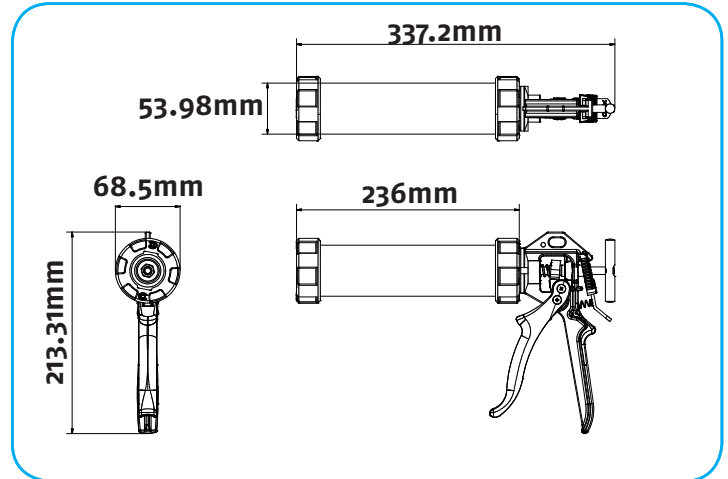

The original

TECHNICAL DATASHEET

Powerflow™ COMBI 310ml

A single component manual bead applicator for cartridges and sachets

APPLICATIONS:

- For low to medium viscosity
- Cartridge/sachet: 1-component
- Cartridge volumes: 310ml
- Sachet volumes: 310ml

SPECIFICATIONS:

- Mechanical Advantage (ratio): 12:1
- Barrel Length: 236mm
- Max Force (Plunger): 2.5kN
- Tool Weight: 0.910 kg
- Handle Material: Epoxy coated cast aluminium
- Barrel Material: Anodised aluminium
- Certificates: ISO 9001:2008, REACH
- Packaging Options: single or 5/6/10 per box

WEB LINKS:

- Images
  www.pccox.co.uk/en/powerflow
- Academy video
  www.pccox.co.uk/en/cox-academy
- Spare parts diagram
  www.pccox.co.uk/en/exploded-diagrams

OTHER MODELS AVAILABLE:

- Powerflow Cartridge
- Powerflow Bulk
- Powerflow 1ltr
- Powerflow Quart
- Powerflow HP (higher power)