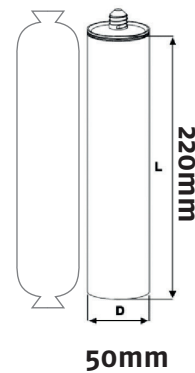

The original

TECHNICAL DATASHEET

Powerflow™ COMBI 310ml

A single component manual bead applicator for cartridges and sachets

APPLICATIONS:

- For low to medium viscosity
- Cartridge/sachet: 1-component
- Cartridge volumes: 310ml
- Sachet volumes: 310ml

SPECIFICATIONS:

- Mechanical Advantage (ratio): 12:1
- Barrel Length: 236mm
- Max Force (Plunger): 2.5kN
- Tool Weight: 0.910 kg
- Handle Material: Epoxy coated cast aluminium
- Barrel Material: Anodised aluminium
- Certificates: ISO 9001:2008, REACH
- Packaging Options: single or 5/6/10 per box

WEB LINKS:

- Images
www.pccox.co.uk/en/powerflow
- Academy video
www.pccox.co.uk/en/cox-academy
- Spare parts diagram
www.pccox.co.uk/en/exploded-diagrams

OTHER MODELS AVAILABLE:

- Powerflow Cartridge
- Powerflow Bulk
- Powerflow 1ltr
- Powerflow Quart
- Powerflow HP (higher power)

CARTRIDGE/SACHET: 310ml:

PRODUCT RANGE BY POWER:

PC Cox Ltd., Turnpike Road, Newbury, Berkshire, RG14 2LR
 T Sales +44 (0) 1635 264500 F +44 (0) 1635 264555
 E sales@pccox.co.uk
 www.pccox.co.uk

©PC Cox Ltd. 2015 Cox is a trademark of PC Cox Ltd. Every effort has been made to ensure that the information contained in this leaflet was correct at the time of going to press. However, the company retains the right to change any specification without notice, in line with the company's policy of continual product development.