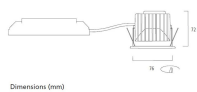

Lifetime data

Lifespan L70 B50	100000
Lifespan L80 B20	100000
Lifespan L90 B10	68500

Physical data

Housing colour	White
IP rating	IP65/20
IK rating	IK02
Diffuser finish	Bezel (or Ring)
Nominal Product Height (mm)	72
Nominal Product Diameter (mm)	90
Cutout Dimensions (W x L in mm or Diameter in mm)	76
Weight (kg)	0.44
Recessed Depth (mm)	72

Myriad Deco IP65 White Bezel

MYRIAD DECO IP65 FLOOD 4000K PHDM WHITE WBEZ
2058876

Packaging

Single packaging type	Carton
Product EAN number	5025768588763
Packaging single length / height (cm)	17.5
Packaging single width (cm)	15.0
Packaging single depth (cm)	17.5
DUN14 (outer)	05025768588763
Units per outer package	1
Packaging outer length / height (cm)	17.5
Packaging outer width (cm)	15.0
Packaging outer depth (cm)	17.5

Distance [m] Cone diameter [m] Illuminance [lx]
C0 - C180 (Half beam angle: 35.2°)

TECHNICAL DRAWINGS

Dimensions (mm)