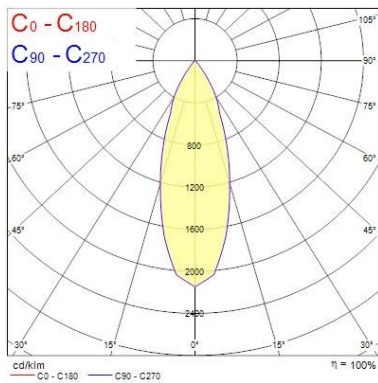

Optical data

Fixture luminous flux (lm)	977
Luminaire efficacy (lm/W)	98
LOR (%)	100
Colour temperature (K)	4000
Light colour	Neutral White
CRI (Ra)	90
Colour Variation Initial (SDCM)	SDCM3
Adjustable chromaticity	N
Beam Angle (°)	46
Photobiological Risk Group	RG1

Lifetime data

Lifespan L70 B50	100000
Lifespan L80 B20	100000
Lifespan L90 B10	68500

Physical data

Housing colour	White
IP rating	IP65/20
IK rating	IK02
Diffuser finish	Bezel (or Ring)
Nominal Product Height (mm)	72
Nominal Product Diameter (mm)	90
Cutout Dimensions (W x L in mm or Diameter in mm)	76
Weight (kg)	0.44
Recessed Depth (mm)	72

PHOTOMETRY

Distance [m]	Cone diameter [m]	E ₀ [lx]	E ₁ [lx]	E ₂ [lx]
0.5	0.32	8388	17.8°	3841
1.0	0.63	2096	17.8°	910
1.5	0.95	932	17.8°	405
2.0	1.27	524	17.8°	238
2.5	1.59	335	17.8°	146
3.0	1.90	233	17.8°	101

Distance [m] Cone diameter [m] Illuminance [lx]
C0 - C180 (Half beam angle: 35.2°)

TECHNICAL DRAWINGS

Dimensions (mm)