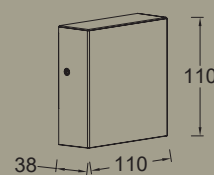

Anthrazit	Schwarz	Edelstahl
5104001118	5104002012	5104004001

CLASS I
IP54
LED 9,2W
800 Lumen
Gussaluminium

A⁺

CLASS I
IP54
LED 9,2W
800 Lumen
Gussaluminium

A⁺

CLASS I
IP54
LED 9,2W
800 Lumen
Edelstahl

A⁺