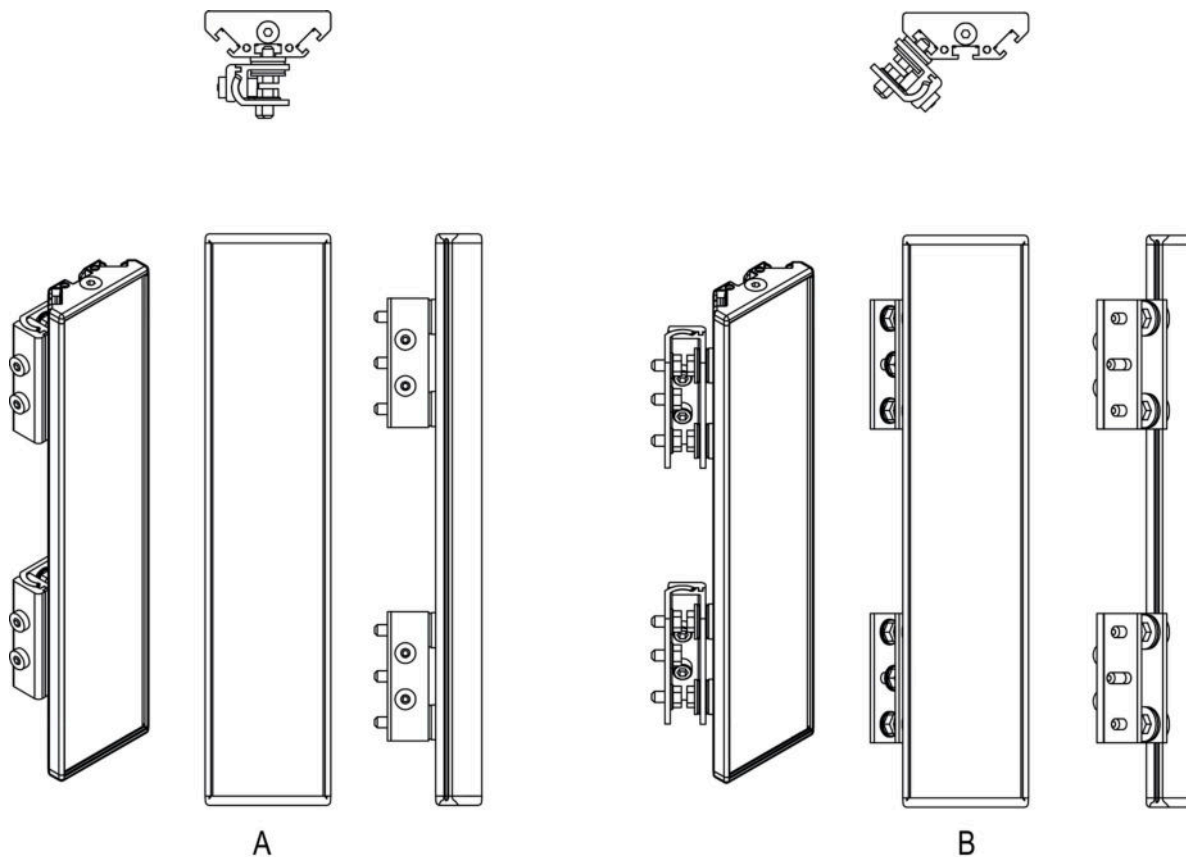

Mechanical data

Dimension (W x H x L)	25 mm x 68 mm x 1,120 mm
Net weight	2,020 g
Housing color	Yellow, RAL 1021
Type of fastening	Groove mounting Swivel mount
Suitable for sensor	MLC 500, MLC 300 safety light curtains
Protected field height up to	1,050 mm
Mirror length	1,110 mm

Mounting distances

A Max. 500 mm

Mounting with BT-UM60 standard bracket

- A Lateral
- B Rear side
- C Adjustable at an angle (0 - 90°)

Mounting with BT-SSD swiveling mounting bracket

- A Rear side
- B Lateral 45°