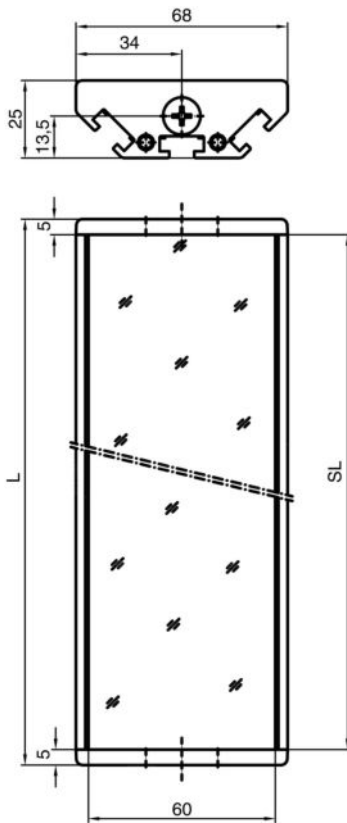

Figure can vary

Part no.: 529610
UM60-1050
Deflecting mirror

Contents

- Technical data
- Dimensioned drawings

Part no.: 529610 – UM60-1050 – Deflecting mirror

Technical data

Basic data

Series	UM
Type, columns and mirrors	Deflecting mirror

Mechanical data

Dimension (W x H x L)	25 mm x 68 mm x 1,120 mm
Net weight	2,020 g
Housing color	Yellow, RAL 1021
Type of fastening	Groove mounting Swivel mount
Suitable for sensor	MLC 500, MLC 300 safety light curtains
Protected field height up to	1,050 mm
Mirror length	1,110 mm

Classification

Customs tariff number	70099200
eCl@ss 8.0	27279207
eCl@ss 9.0	27273605
ETIM 5.0	EC002467
ETIM 6.0	EC002467

Dimensioned drawings

All dimensions in millimeters

Mirror

L Length = 1120 mm
 SL Mirror length = 1110 mm

Mounting distances

A Max. 500 mm

Mounting with BT-UM60 standard bracket

- A Lateral
- B Rear side
- C Adjustable at an angle (0 - 90°)

Mounting with BT-SSD swiveling mounting bracket

- A Rear side
- B Lateral 45°