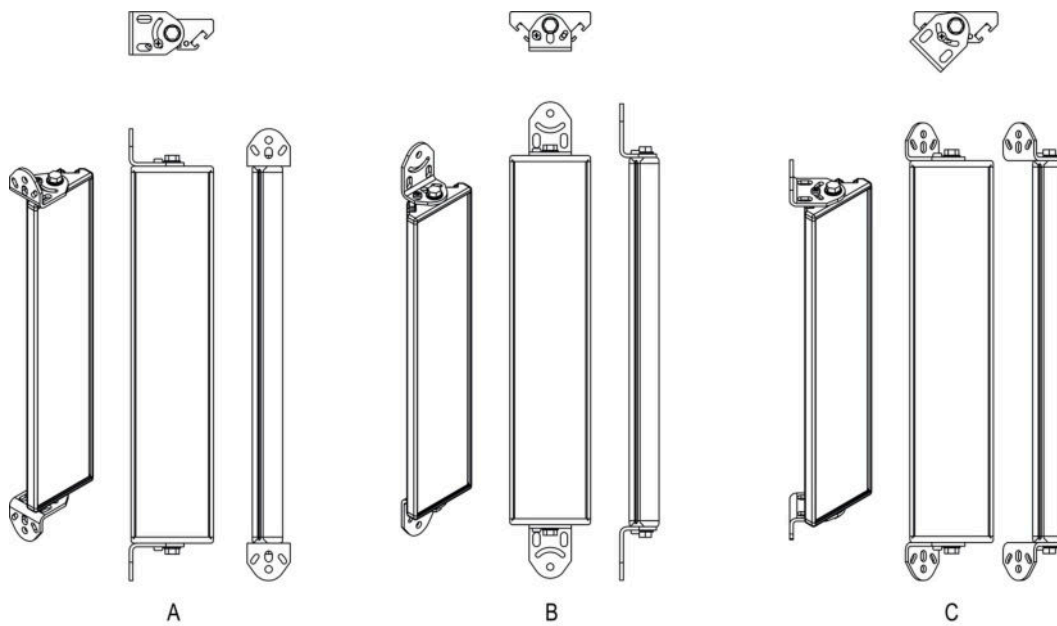

Mechanical data

Dimension (W x H x L)	25 mm x 68 mm x 1,120 mm
Net weight	2,020 g
Housing color	Yellow, RAL 1021
Type of fastening	Groove mounting Swivel mount
Suitable for sensor	MLC 500, MLC 300 safety light curtains
Protected field height up to	1,050 mm
Mirror length	1,110 mm

Classification

Customs tariff number	70099200
eCl@ss 8.0	27279207
eCl@ss 9.0	27273605
ETIM 5.0	EC002467
ETIM 6.0	EC002467

Dimensioned drawings

All dimensions in millimeters

Mirror

L Length = 1120 mm
 SL Mirror length = 1110 mm

Mounting distances

A Max. 500 mm

Mounting with BT-UM60 standard bracket

- A Lateral
- B Rear side
- C Adjustable at an angle (0 - 90°)

Mounting with BT-SSD swiveling mounting bracket

- A Rear side
- B Lateral 45°