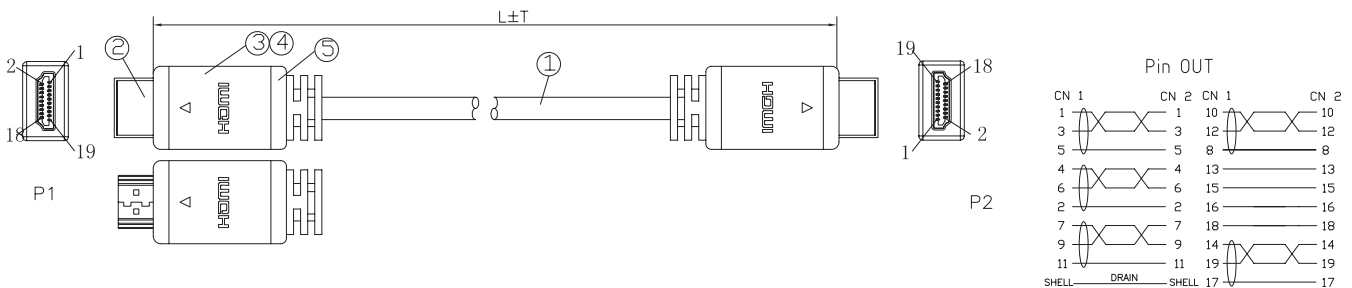

# HDMI Lead with Ethernet Male to Male

pro-SIGNAL

RoHS  
Compliant

## Specifications

Connector Type A	: HDMI A Plug
Connector Type B	: HDMI A Plug
Insulation Resistance	: DC300V 0.01S 5MΩ (Min.)
Jacket Colour	: Black

## Diagram

No.	Material	Description	Qty	Unit
1	Cable	(1/0.254BC×1P+1/0.254CCS+AM)×5+1/0.254BC×4C+AL+D(1/0.254BC)+B(80/0.12ALM), Black PVC, OD:6±0.2mm	L	mm
2	Connector	HDMI A Male the pin gold plated, Black Insulation, Gold Plated Shell	2	Pcs
3	Molded	LD-PE	-	g
4	Aluminium Shell	Red	2	Pcs
5	Molded	45P Black PVC	-	G

## Part Number Table

Description	L ±T (mm)	Part Number
HDMI Lead with Ethernet, Male to Male, Red Metal Heads, Black	1000 ±20	PSG04091
	2000 ±30	PSG04092
	3000 ±50	PSG04093
	4000 ±80	PSG04094
	5000 ±100	PSG04095
	10000 ±200	PSG04096