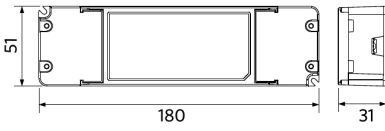

Dimensional Drawing (mm)

LEDPanelRc-S5 Re295

LEDPanelRc-S5
Driver On/Off

LEDPanelRc-S5
Driver Dim

LEDPanelRc-S5
Driver Tunable White

Photometric Data