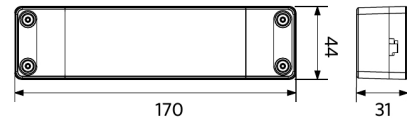

LEDPanelRc-S5
Driver On/Off