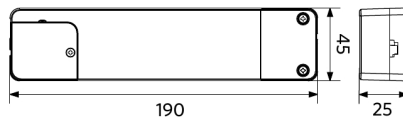

Dimensional Drawing (mm)

LEDPanelRc-S5 Re295

LEDPanelRc-S5
Driver On/Off

LEDPanelRc-S5
Driver Dim

LEDPanelRc-S5
Driver Tunable White

Photometric Data