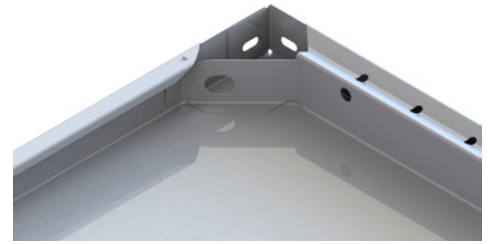

## Shelf for plug-in racks META CLIP®

Carrying capacity 150 kg, length 1000 mm

### Execution:

- With a 50 mm perforation grid to accommodate accessories
- Shelves/profiles made of high-quality steel
- Shelves with upturned edge of 40 mm
- Without shelf holders

<b>Art. no.</b>	<b>50167 948</b>
<b>Brand</b>	META
<b>Manufacturer Part Number</b>	200182325
<b>Colour</b>	Light grey RAL 7035
<b>Made in</b>	Germany
<b>Gross Weight</b>	3.615 kg
<b>Product Group</b>	508