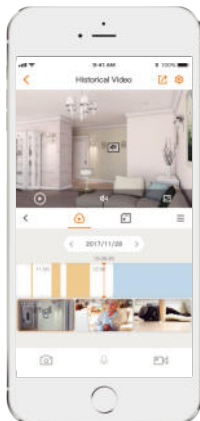

Supports Cloud Storage or Micro SD card (up to 256GB)

Alarm Notification

Sends instant motion-activated alerts to your mobile phone

IP66

Weatherproof from dust and water

Stay close with what you care

With Cloud service, you will have access to what you care as long as Internet is available. You can record daily or motion videos on Cloud and playback anytime anywhere.

Specifications

Camera

1/2.8" 8 Megapixel Progressive CMOS

4K (3840 x 2160)

B/W Night Vision: 30m(98ft) Distance

Color Night Vision: 20m(66ft) Distance

2.8mm/3.6mm Fixed Lens

Field of View: 2.8mm; 107° (H), 56° (V), 127° (D)

3.6mm: 84° (H), 47° (V), 97° (D)

Video & Audio

Video Compression : H.265/H.264

Up to 4K@15fps Frame Rate

16x Digital Zoom

Built-in Mic & Speaker, 110dB Siren

Built-in 600 Lumens Spotlight

Network