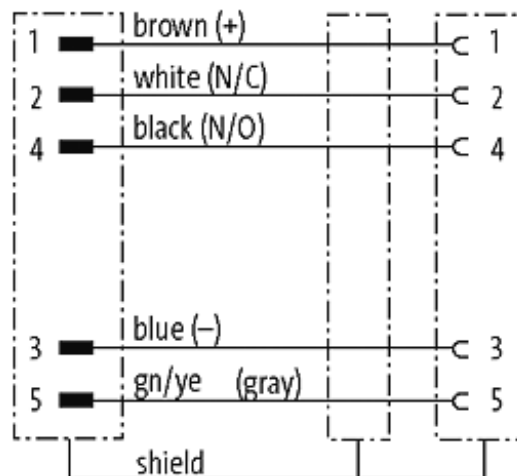

## M12 MALE 0° / M12 FEMALE 0° SHIELDED

PUR 5X0.34 shielded GRAY, UL/CSA 2.0m

Male straight to female straight  
M12 - M12, 5-pole  
shielded

Plastic housings with good resistance against chemicals and oils. The resistance to aggressive media should be individually tested for your application. Further details on request. Further cable lengths on request.

#### Illustration

Male

Female

Product may differ from Image