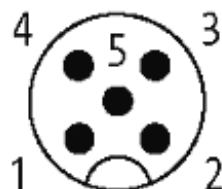

## M12 MALE 0° / M12 FEMALE 0° SHIELDED

PUR 5X0.34 shielded GRAY, UL/CSA 2.0m

Male straight to female straight  
M12 - M12, 5-pole  
shielded

Plastic housings with good resistance against chemicals and oils. The resistance to aggressive media should be individually tested for your application. Further details on request. Further cable lengths on request.

#### Illustration

Male

Female

Product may differ from Image