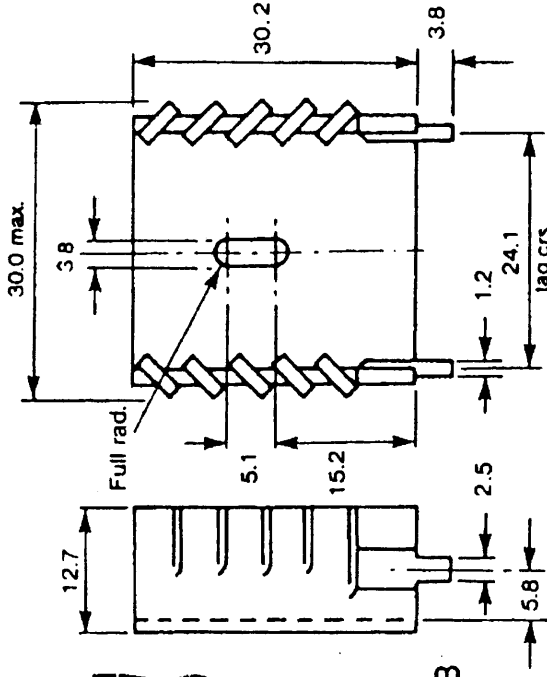

TV1500 Powerfin - TO220, TO126, etc TV1505 Powerfin - TO220, TO126, etc

Low profile - low cost twisted vane design with good thermal rating. Available with or without integral tags.

Finish: Black anodised

TV1500 $\theta = 14^{\circ}\text{C/W}$
British Telecom Ref: 1MAA01168AAB
Nato code: 5999.99.774.5916
TV1505 $\theta = 17^{\circ}\text{C/W}$
with integral mounting tags
for insertion into P.C.B. See also TV905.

Tag dimensions for TV1505 only

redpoint ADVANCED MATERIALS include CLEApi and CURAMIK.
Please request full details.