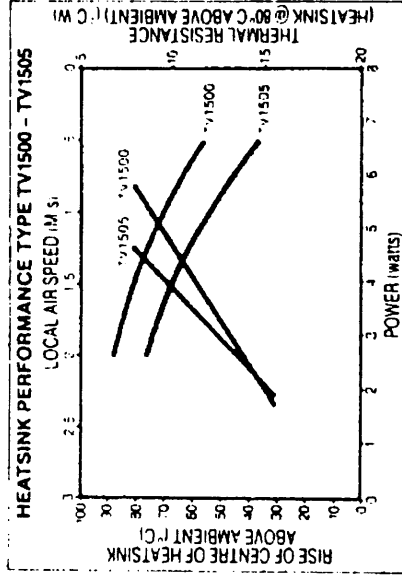

TV1500 Powerfin - TO220, TO126, etc TV1505 Powerfin - TO220, TO126, etc

Low profile - low cost twisted vane design with good thermal rating. Available with or without integral tags.

Finish: Black anodised

TV1500 $\theta = 14^{\circ}\text{C/W}$
British Telecom Ref: 1MAA01168AAB
Nato code: 5999.99.774.5916
TV1505 $\theta = 17^{\circ}\text{C/W}$
with integral mounting tags
for insertion into P.C.B. See also TV905.

Tag dimensions for TV1505 only

redpoint ADVANCED MATERIALS include CLEApi and CURAMIK.
Please request full details.