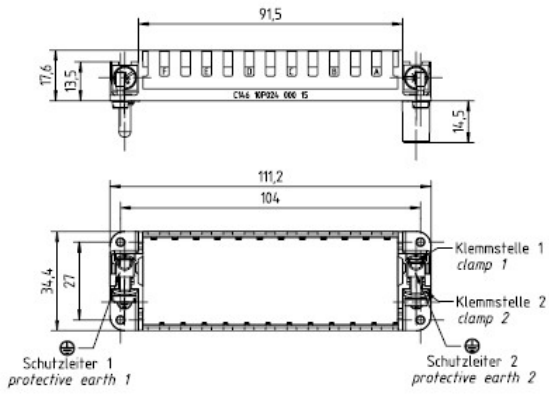

heavy|mate® - C146 F

Part No. C146 10P024 000 15

Series Heavy duty connectors heavy|mate® - C 146

Subseries Heavy duty connector heavy|mate® - C146 F

COMMON CHARACTERISTICS		
Colour		black
Flammability		V-0
ELECTRICAL CHARACTERISTICS		
Installation category	DIN EN 60664-1 / IEC 60664-1	III
Insulation group	DIN EN 60664-1 / IEC 60664-1	II
Insulation resistance	DIN EN 60512-3-1, Test 3a / IEC 60512-3-1, Test 3a	$\geq 10^{10}$
Contact resistance	DIN EN 60512-2-1, Test 2a / IEC 60512-2-1, Test 2a	< 5 m
Pollution degree	DIN EN 60664-1 / IEC 60664-1	3

heavy|mate® - C146 F

Part No. C146 10P024 000 15

Series Heavy duty connectors heavy|mate® - C 146

Subseries Heavy duty connector heavy|mate® - C146 F

Drawing Dimensions in mm (Inch)

26.06.2013