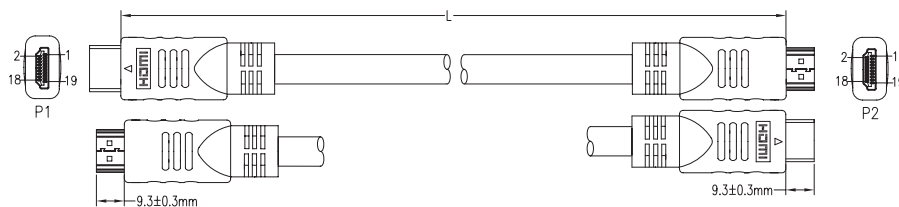

High Speed HDMI Lead with Ethernet Male to Male, Gold Plated

pro-SIGNAL

Specifications

Connector Type A	: HDMI Plug
Connector Type B	: HDMI Plug
Jacket Colour	: Black
Conductor Resistance	: 20Ω Max.
Insulation Resistance	: 10MΩ Min.

RoHS
Compliant

Diagram

Notes:

Material:

HDMI Cable: [(7/0.16BC×2C+7/0.12BC+AM)×4PCS+7/0.12BC×2C+7/0.12BC+AM]
+7/0.12BC×4C+AM+7/0.12BC+128/0.12ALM+Black PVC Jacket; OD: 8.6mm ±0.15mm
HDMI 19 Pin Type A Male: Black Insulation, Gold Plated Contacts, Gold Plated Shell
All Hood: Molded Black PVC

Part Number Table

Description	Length (L)	Part Number
High Speed HDMI Lead with Ethernet, Male to Male, Gold Plated	15m	PSG91403
	20m	PSG91404
	30m	PSG91405

Dimensions : Millimetres

Important Notice : This data sheet and its contents (the "Information") belong to the members of the AVNET group of companies (the "Group") or are licensed to it. No licence is granted for the use of it other than for information purposes in connection with the products to which it relates. No licence of any intellectual property rights is granted. The Information is subject to change without notice and replaces all data sheets previously supplied. The Information supplied is believed to be accurate but the Group assumes no responsibility for its accuracy or completeness, any error in or omission from it or for any use made of it. Users of this data sheet should check for themselves the Information and the suitability of the products for their purpose and not make any assumptions based on information included or omitted. Liability for loss or damage resulting from any reliance on the Information or use of it (including liability resulting from negligence or where the Group was aware of the possibility of such loss or damage arising) is excluded. This will not operate to limit or restrict the Group's liability for death or personal injury resulting from its negligence. pro-SIGNAL is the registered trademark of Premier Farnell Limited 2019.