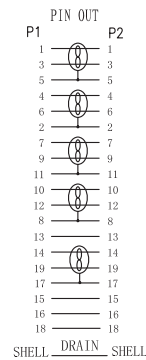

High Speed HDMI Lead with Ethernet Male to Male, Gold Plated

pro-SIGNAL

Specifications

Connector Type A	: HDMI Plug
Connector Type B	: HDMI Plug
Jacket Colour	: Black
Conductor Resistance	: 20Ω Max.
Insulation Resistance	: 10MΩ Min.

RoHS
Compliant

Diagram

Notes:

Material:

HDMI Cable: [(7/0.16BC×2C+7/0.12BC+AM)×4PCS+7/0.12BC×2C+7/0.12BC+AM]
+7/0.12BC×4C+AM+7/0.12BC+128/0.12ALM+Black PVC Jacket; OD: 8.6mm ±0.15mm
HDMI 19 Pin Type A Male: Black Insulation, Gold Plated Contacts, Gold Plated Shell
All Hood: Molded Black PVC

Part Number Table

Description	Length (L)	Part Number
High Speed HDMI Lead with Ethernet, Male to Male, Gold Plated	15m	PSG91403
	20m	PSG91404
	30m	PSG91405

Dimensions : Millimetres

Important Notice : This data sheet and its contents (the "Information") belong to the members of the AVNET group of companies (the "Group") or are licensed to it. No licence is granted for the use of it other than for information purposes in connection with the products to which it relates. No licence of any intellectual property rights is granted. The Information is subject to change without notice and replaces all data sheets previously supplied. The Information supplied is believed to be accurate but the Group assumes no responsibility for its accuracy or completeness, any error in or omission from it or for any use made of it. Users of this data sheet should check for themselves the Information and the suitability of the products for their purpose and not make any assumptions based on information included or omitted. Liability for loss or damage resulting from any reliance on the Information or use of it (including liability resulting from negligence or where the Group was aware of the possibility of such loss or damage arising) is excluded. This will not operate to limit or restrict the Group's liability for death or personal injury resulting from its negligence. pro-SIGNAL is the registered trademark of Premier Farnell Limited 2019.