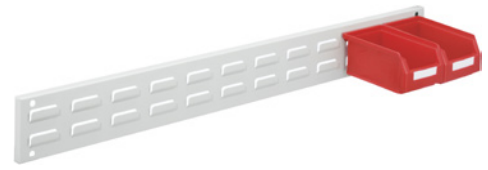

## Slotted panel wall rail

® RasterPlan

### Application:

For fixing on the wall above workbenches, assembly tables etc.

### Version:

- 1.25 mm sheet steel with embossed slots
- Edge folded all round and stiffened with support members
- Surface: plastic-coated
- Other colours are deliverable on request: Slate grey RAL 7015; traffic yellow RAL 1023; light blue RAL 5012; jet black RAL 9005

<b>Art. no.</b>	<b>50638 656</b>
<b>Design</b>	Transverse
<b>Height</b>	100 mm
<b>Width</b>	920 mm
<b>Material</b>	Sheet steel
<b>Colour</b>	Light grey RAL 7035