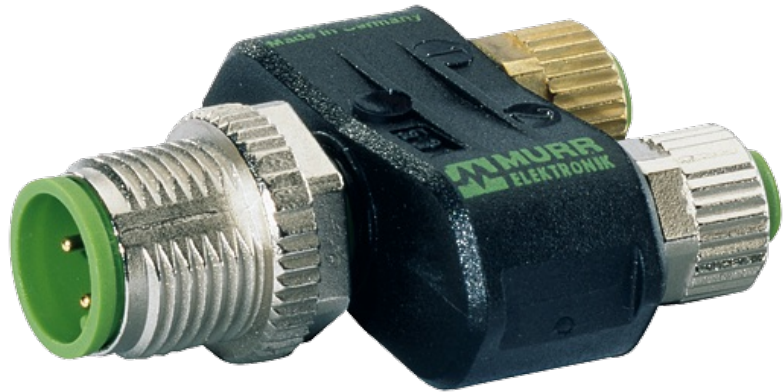

T-COUPLER SLIMLINE M12 MALE / 2X M8 FEMALE

T-coupler (Slimline) M12 - M8
3-pole
Parallel circuit

Plastic housings with good resistance against chemicals and oils. The resistance to aggressive media should be individually tested for your application. Further details on request.

[Link to Product](#)

Illustration

Product may differ from Image

Approvals

Form

41231

Technical Data

Operating voltage	max. 60 V AC/DC
Operating current per contact	max. 4 A
Locking of ports	Screw thread M8/M12 × 1 mm (recommended torque 0.4/0.6 Nm), self-securing
Protection	IP65 and IP67 when plugged and screwed down (EN 60529)