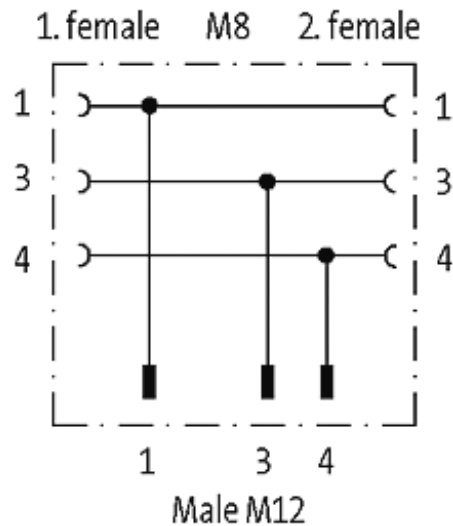

T-COUPLER SLIMLINE M12 MALE / 2X M8 FEMALE

T-coupler (Slimline) M12 - M8
3-pole
Parallel circuit

Plastic housings with good resistance against chemicals and oils. The resistance to aggressive media should be individually tested for your application. Further details on request.

[Link to Product](#)

Illustration

Product may differ from Image

Approvals

Form

41231

Technical Data

Operating voltage	max. 60 V AC/DC
Operating current per contact	max. 4 A
Locking of ports	Screw thread M8/M12 × 1 mm (recommended torque 0.4/0.6 Nm), self-securing
Protection	IP65 and IP67 when plugged and screwed down (EN 60529)

General data

Temperature range	-25...+85 °C
-------------------	--------------

Commercial data

country of origin	DE
customs tariff number	85369010
minimum order quantity	1