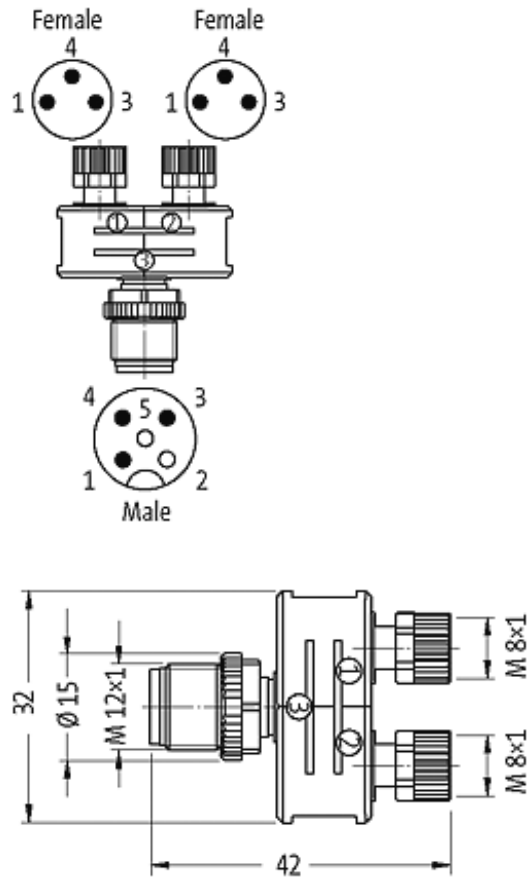

T-COUPLER SLIMLINE M12 MALE / 2X M8 FEMALE

T-coupler (Slimline) M12 - M8
3-pole
Parallel circuit

Plastic housings with good resistance against chemicals and oils. The resistance to aggressive media should be individually tested for your application. Further details on request.

[Link to Product](#)

Illustration

Product may differ from Image

Approvals

Form

41231

Technical Data

Operating voltage	max. 60 V AC/DC
Operating current per contact	max. 4 A
Locking of ports	Screw thread M8/M12 × 1 mm (recommended torque 0.4/0.6 Nm), self-securing
Protection	IP65 and IP67 when plugged and screwed down (EN 60529)