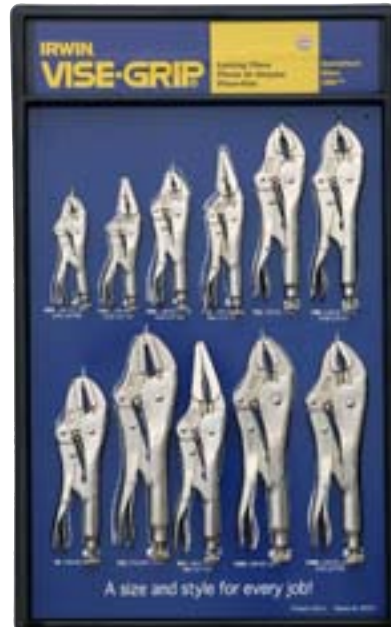

WISE-GRIP LOCKING PLIERS DISPLAY

- •11 pc includes: 10R, 7R, 10WR, 5WR, 4WR, 10CR, 7CR, 6LN, 9LN and 4LN

ITEM NO	TYPE	SET
0011024	Locking Pliers Display	11