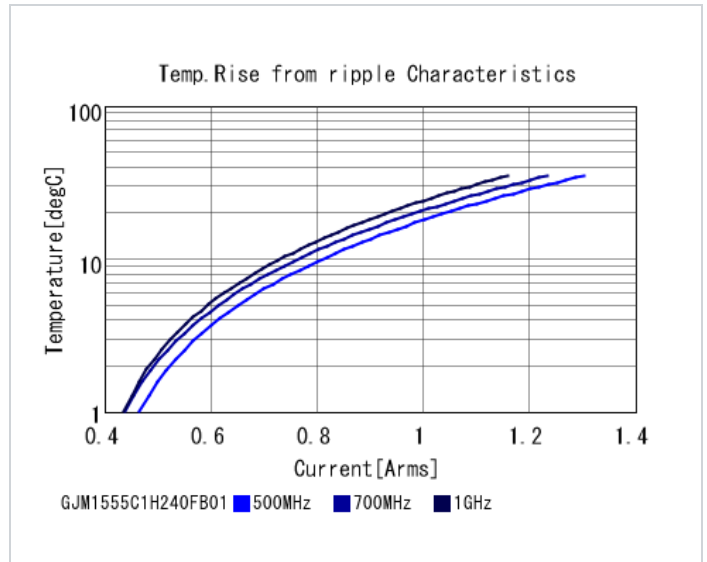

⚠ Attention

1.This datasheet is downloaded from the website of Murata Manufacturing Co., Ltd. Therefore, it's specifications are subject to change or our products in it may be discontinued without advance notice. Please check with our sales representatives or product engineers before ordering.

2.This datasheet has only typical specifications because there is no space for detailed specifications.

Therefore, please review our product specifications or consult the approval sheet for product specifications before ordering.