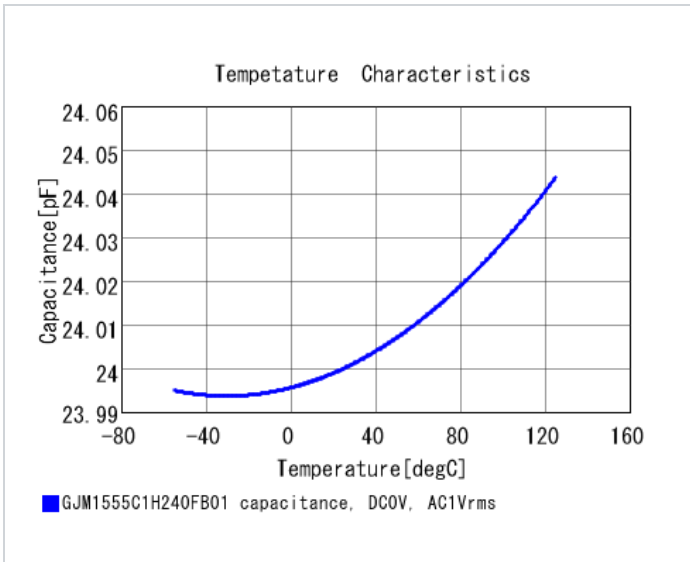

⚠ Attention

1.This datasheet is downloaded from the website of Murata Manufacturing Co., Ltd. Therefore, it's specifications are subject to change or our products in it may be discontinued without advance notice. Please check with our sales representatives or product engineers before ordering.

2.This datasheet has only typical specifications because there is no space for detailed specifications.

Therefore, please review our product specifications or consult the approval sheet for product specifications before ordering.