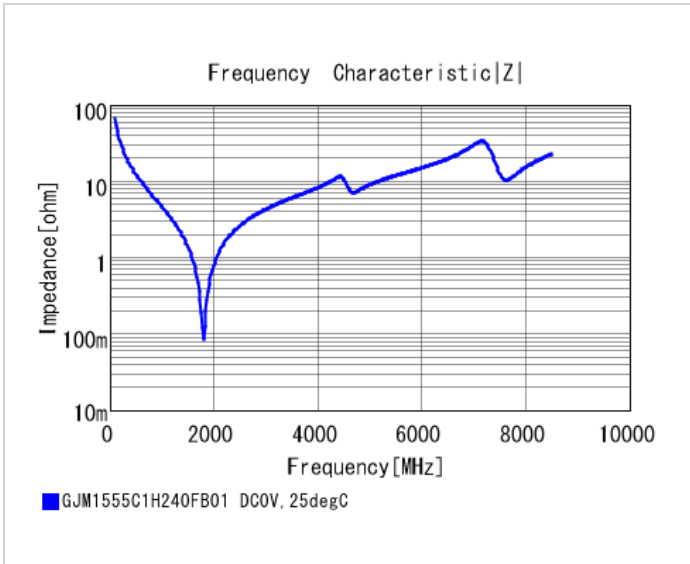

⚠ Attention

1.This datasheet is downloaded from the website of Murata Manufacturing Co., Ltd. Therefore, it's specifications are subject to change or our products in it may be discontinued without advance notice. Please check with our sales representatives or product engineers before ordering.

2.This datasheet has only typical specifications because there is no space for detailed specifications.

Therefore, please review our product specifications or consult the approval sheet for product specifications before ordering.