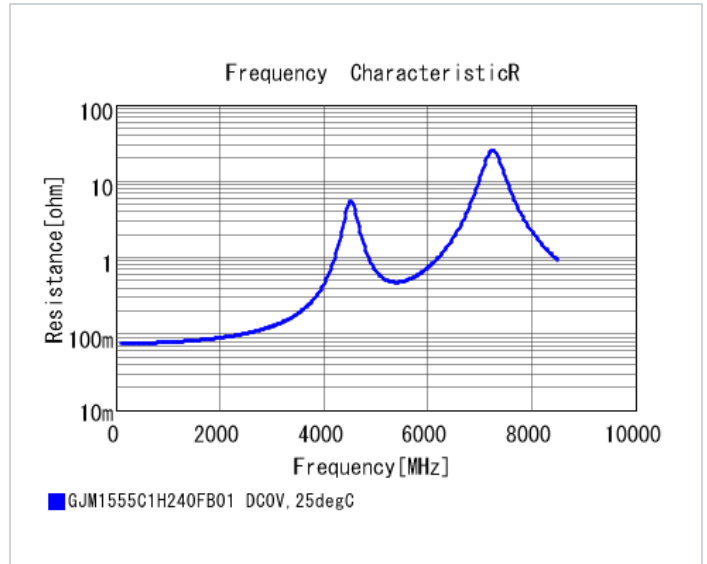

⚠ Attention

1.This datasheet is downloaded from the website of Murata Manufacturing Co., Ltd. Therefore, it's specifications are subject to change or our products in it may be discontinued without advance notice. Please check with our sales representatives or product engineers before ordering.

2.This datasheet has only typical specifications because there is no space for detailed specifications.

Therefore, please review our product specifications or consult the approval sheet for product specifications before ordering.