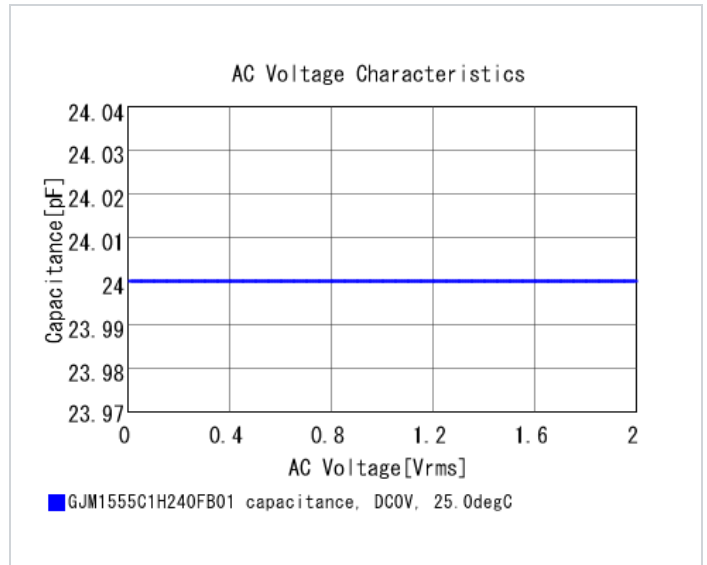

⚠ Attention

1.This datasheet is downloaded from the website of Murata Manufacturing Co., Ltd. Therefore, it's specifications are subject to change or our products in it may be discontinued without advance notice. Please check with our sales representatives or product engineers before ordering.

2.This datasheet has only typical specifications because there is no space for detailed specifications.

Therefore, please review our product specifications or consult the approval sheet for product specifications before ordering.