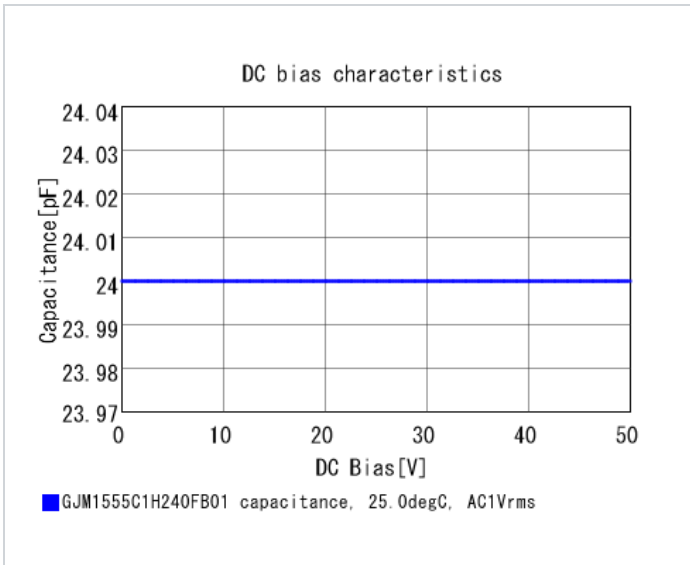

⚠ Attention

1.This datasheet is downloaded from the website of Murata Manufacturing Co., Ltd. Therefore, it's specifications are subject to change or our products in it may be discontinued without advance notice. Please check with our sales representatives or product engineers before ordering.

2.This datasheet has only typical specifications because there is no space for detailed specifications.

Therefore, please review our product specifications or consult the approval sheet for product specifications before ordering.