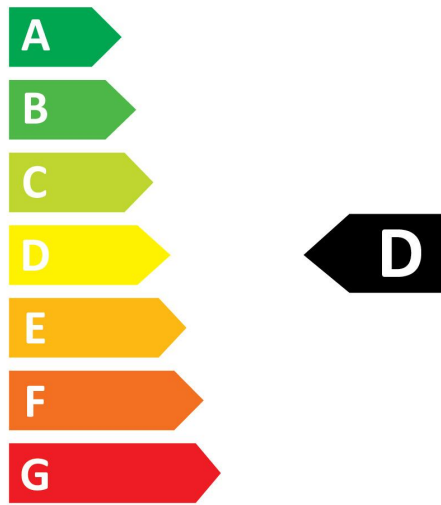

16
kWh/1000h

2019/2015