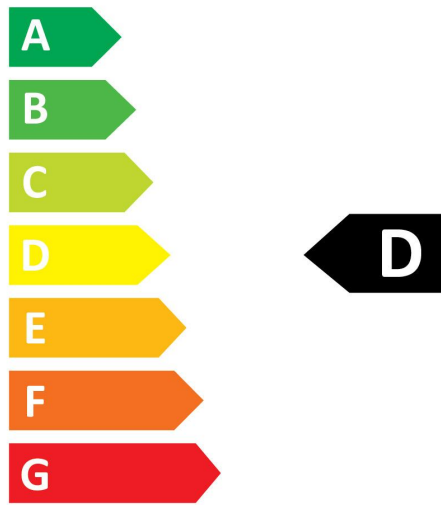

SYLVANIA

ToLEDo Superia T8 UNIVERSAL
ToLEDo Superia T8 Universal V3 4FT 2400LM 840
0029275

SYLVANIA

0029275

16
kWh/1000h

2019/2015