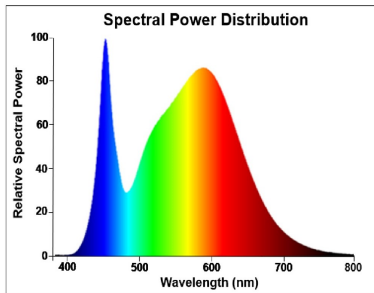

ToLEDo Superia T8 UNIVERSAL

ToLEDo Superia T8 Universal V3 4FT 2400LM 840
0029275

Weight (kg) 0.18

Packaging

Single packaging type	Carton
Product EAN number	5410288292755
Packaging single length / height (cm)	121.0
Packaging single width (cm)	3.0
Packaging single depth (cm)	3.0
DUN14 (outer)	15410288292752
Units per outer package	10
Packaging outer length / height (cm)	120.7
Packaging outer width (cm)	21.0
Packaging outer depth (cm)	11.5

Safety data

Optimal operating condition (°C)	-20-45
Breakage cleaning instructions	Not applicable
Special purpose lamp	No
Suitable for household illumination	Yes
Safety message	None

PHOTOMETRY

TECHNICAL DRAWINGS