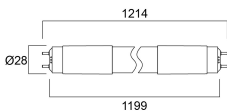

TECHNICAL DRAWINGS