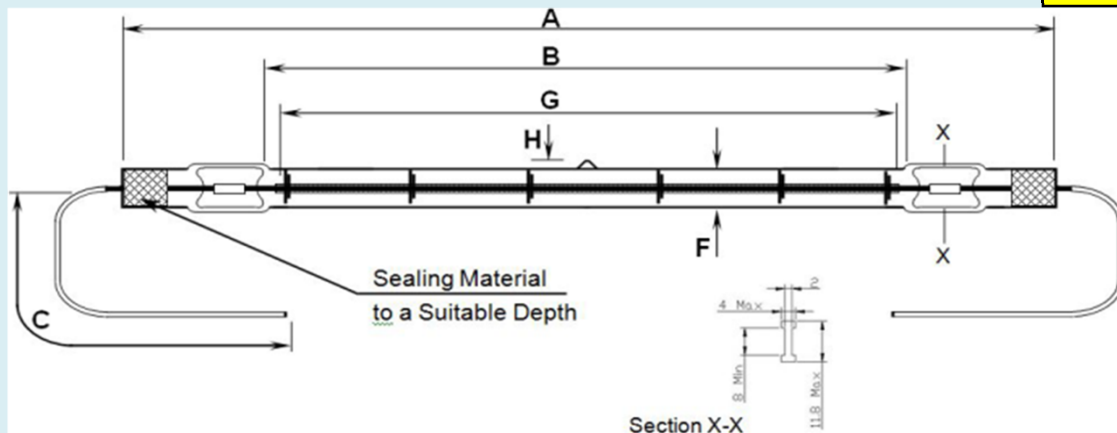

Lamp Product Data Specification

Lamp Product Code: **64231571**

Version No.: **8**

Issue Date: **13.9.2016**

Coating Coverage (where applic.) :-

Dimensions (in mm) :-

(Overall Length) A	440
(Inside Cap to Cap Length) B	350
(Lead Length) C	240/720
(Secondary Length) D	0
(UnHeated/Other Length) E	0
(Tube Dia) F	10.5
(Heat Length) G	310
(Pip Height) H	0

Additional Data:

Technical Data :-

Volts	235
Watts	1500
Finish	Gold
Cap	Pinched Ends
Colour Temp. (°K)	2450
Life (hrs)	0
Burning Position	Universal
Leads	0
Termination	Crimp Bootlace

IMPORTANT: Please refer all enquiries to our offices for alternatives &/or changes.