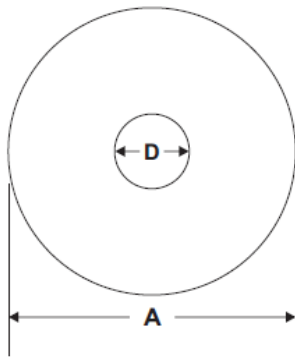

## Plastic Cable Spool

B/N	A	B	C	D
1569248	50mm	25mm	22mm	20mm
1572882	80mm	15mm	25mm	19mm
1565882	100mm	30mm	25mm	17mm

### Specification

Material: PP  
 Color: Blue  
 Operating Temperature: -10 ~ 60°C  
 Storage Temperature: -10 ~ 60°C

Dimension: ± 2 mm