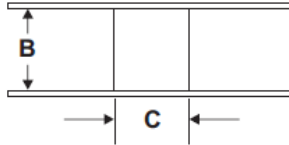

## Plastic Cable Spool

B/N	A	B	C	D
1569248	50mm	25mm	22mm	20mm
1572882	80mm	15mm	25mm	19mm
1565882	100mm	30mm	25mm	17mm

### Specification

Material: PP  
 Color: Blue  
 Operating Temperature: -10 ~ 60°C  
 Storage Temperature: -10 ~ 60°C

Dimension: ± 2 mm