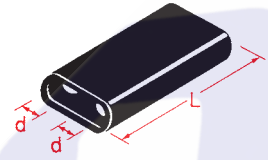

AUTO BULLET AND SOCKET CONNECTORS

Brass Bullet

Part Number	Dimensions mm		
	D	L	d
DAB	4.6	11.5	1.95

For use with Brass Bullet DAB

Single Female Socket Connector

BLACK VINYL

Part Number	Dimensions mm	
	d	L
DVSC1	4.5	30.0

For use with Brass Bullet DAB

BRASS TABS

Use indent ratchet tool DHCRBT

Double Female Socket Connector

BLACK VINYL

Part Number	Dimensions mm	
	d	L
DVSC2	4.5	30.0

For use with Brass Bullet DAB

AUTO BULLET

Male

VINYL INSULATED

Part Number	Dimensions mm			Conductor Size mm ²	Colour
	A	B	D		
DVAB1M	9.0	23.0	4.0	0.25-1.65	Red
DVAB2M	9.0	23.0	5.0	1.04-2.63	Blue
DVAB2M4	11	23.0	4.0	1.04-2.63	Blue
DVAB5M	9.0	23.0	5.0	2.63-6.64	Yellow