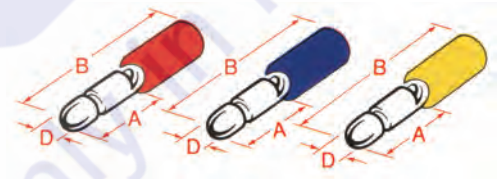

AUTO BULLET AND SOCKET CONNECTORS

Brass Bullet

Part Number	Dimensions mm		
	D	L	d
DAB	4.6	11.5	1.95

For use with Brass Bullet DAB

Single Female Socket Connector

BLACK VINYL

Part Number	Dimensions mm	
	d	L
DVSC1	4.5	30.0

For use with Brass Bullet DAB

BRASS TABS

Use indent ratchet tool DHCRBT

Double Female Socket Connector

BLACK VINYL

Part Number	Dimensions mm	
	d	L
DVSC2	4.5	30.0

For use with Brass Bullet DAB

AUTO BULLET

Male

VINYL INSULATED

Part Number	Dimensions mm			Conductor Size mm ²	Colour
	A	B	D		
DVAB1M	9.0	23.0	4.0	0.25-1.65	Red
DVAB2M	9.0	23.0	5.0	1.04-2.63	Blue
DVAB2M4	11	23.0	4.0	1.04-2.63	Blue
DVAB5M	9.0	23.0	5.0	2.63-6.64	Yellow