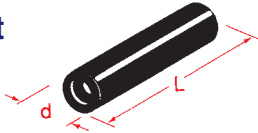

AUTO BULLET AND SOCKET CONNECTORS

Brass Bullet

Part Number	Dimensions mm		
	D	L	d
DAB	4.6	11.5	1.95

For use with Brass Bullet DAB

Single Female Socket Connector

BLACK VINYL

Part Number	Dimensions mm	
	d	L
DVSC1	4.5	30.0

For use with Brass Bullet DAB

BRASS TABS

Use indent ratchet tool DHCRBT

Double Female Socket Connector

BLACK VINYL

Part Number	Dimensions mm	
	d	L
DVSC2	4.5	30.0

For use with Brass Bullet DAB

AUTO BULLET

Male

VINYL INSULATED

Part Number	Dimensions mm			Conductor Size mm ²	Colour
	A	B	D		
DVAB1M	9.0	23.0	4.0	0.25-1.65	Red
DVAB2M	9.0	23.0	5.0	1.04-2.63	Blue
DVAB2M4	11	23.0	4.0	1.04-2.63	Blue
DVAB5M	9.0	23.0	5.0	2.63-6.64	Yellow