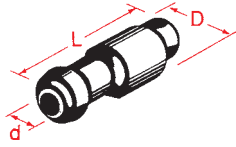

AUTO BULLET AND SOCKET CONNECTORS

Brass Bullet

Part Number	Dimensions mm		
	D	L	d
DAB	4.6	11.5	1.95

For use with Brass Bullet DAB

Single Female Socket Connector

BLACK VINYL

Part Number	Dimensions mm	
	d	L
DVSC1	4.5	30.0

For use with Brass Bullet DAB

BRASS TABS

Use indent ratchet tool DHCRBT

Double Female Socket Connector

BLACK VINYL

Part Number	Dimensions mm	
	d	L
DVSC2	4.5	30.0

For use with Brass Bullet DAB

AUTO BULLET

Male

VINYL INSULATED

Part Number	Dimensions mm			Conductor Size mm ²	Colour
	A	B	D		
DVAB1M	9.0	23.0	4.0	0.25-1.65	Red
DVAB2M	9.0	23.0	5.0	1.04-2.63	Blue
DVAB2M4	11	23.0	4.0	1.04-2.63	Blue
DVAB5M	9.0	23.0	5.0	2.63-6.64	Yellow