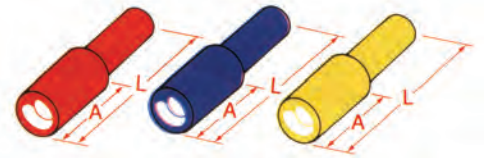

AUTO BULLET AND SOCKET CONNECTORS

Brass Bullet

Part Number	Dimensions mm		
	D	L	d
DAB	4.6	11.5	1.95

For use with Brass Bullet DAB

Single Female Socket Connector

BLACK VINYL

Part Number	Dimensions mm	
	d	L
DVSC1	4.5	30.0

For use with Brass Bullet DAB

BRASS TABS

Use indent ratchet tool DHCRBT

Double Female Socket Connector

BLACK VINYL

Part Number	Dimensions mm	
	d	L
DVSC2	4.5	30.0

For use with Brass Bullet DAB

AUTO BULLET

Male

VINYL INSULATED

Part Number	Dimensions mm			Conductor Size mm ²	Colour
	A	B	D		
DVAB1M	9.0	23.0	4.0	0.25-1.65	Red
DVAB2M	9.0	23.0	5.0	1.04-2.63	Blue
DVAB2M4	11	23.0	4.0	1.04-2.63	Blue
DVAB5M	9.0	23.0	5.0	2.63-6.64	Yellow

Female

FULLY VINYL INSULATED

Part Number	Dimensions mm		Conductor Size mm ²	Colour
	A	L		
DVAB1F	9.0	26.0	0.25-1.65	Red
DVAB2F	9.0	26.0	1.04-2.63	Blue
DVAB2F4	14	26.0	1.04-2.63	Blue
DVAB5F	9.0	26.0	2.63-6.64	Yellow