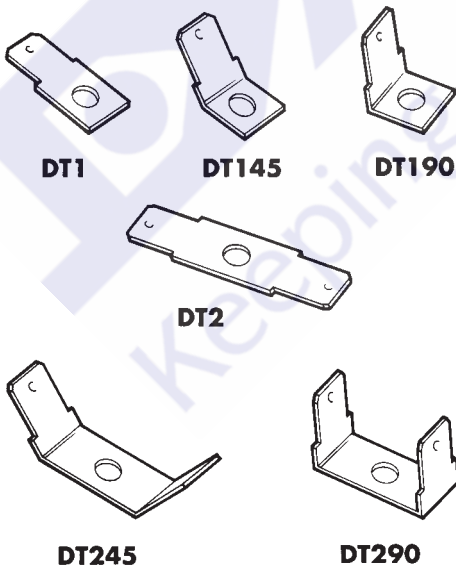

AUTO BULLET AND SOCKET CONNECTORS

Brass Bullet

Part Number	Dimensions mm		
	D	L	d
DAB	4.6	11.5	1.95

For use with Brass Bullet DAB

Single Female Socket Connector

BLACK VINYL

Part Number	Dimensions mm	
	d	L
DVSC1	4.5	30.0

For use with Brass Bullet DAB

BRASS TABS

Use indent ratchet tool DHCRBT

Double Female Socket Connector

BLACK VINYL

Part Number	Dimensions mm	
	d	L
DVSC2	4.5	30.0

For use with Brass Bullet DAB

AUTO BULLET

Male

VINYL INSULATED

Part Number	Dimensions mm			Conductor Size mm ²	Colour
	A	B	D		
DVAB1M	9.0	23.0	4.0	0.25-1.65	Red
DVAB2M	9.0	23.0	5.0	1.04-2.63	Blue
DVAB2M4	11	23.0	4.0	1.04-2.63	Blue
DVAB5M	9.0	23.0	5.0	2.63-6.64	Yellow

Female

FULLY VINYL INSULATED

Part Number	Dimensions mm		Conductor Size mm ²	Colour
	A	L		
DVAB1F	9.0	26.0	0.25-1.65	Red
DVAB2F	9.0	26.0	1.04-2.63	Blue
DVAB2F4	14	26.0	1.04-2.63	Blue
DVAB5F	9.0	26.0	2.63-6.64	Yellow