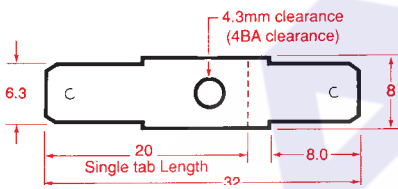

AUTO BULLET AND SOCKET CONNECTORS

Brass Bullet

Part Number	Dimensions mm		
	D	L	d
DAB	4.6	11.5	1.95

For use with Brass Bullet DAB

Single Female Socket Connector

BLACK VINYL

Part Number	Dimensions mm	
	d	L
DVSC1	4.5	30.0

For use with Brass Bullet DAB

BRASS TABS

Use indent ratchet tool DHCRBT

Double Female Socket Connector

BLACK VINYL

Part Number	Dimensions mm	
	d	L
DVSC2	4.5	30.0

For use with Brass Bullet DAB

AUTO BULLET

Male

VINYL INSULATED

Part Number	Dimensions mm			Conductor Size mm ²	Colour
	A	B	D		
DVAB1M	9.0	23.0	4.0	0.25-1.65	Red
DVAB2M	9.0	23.0	5.0	1.04-2.63	Blue
DVAB2M4	11	23.0	4.0	1.04-2.63	Blue
DVAB5M	9.0	23.0	5.0	2.63-6.64	Yellow

Female

FULLY VINYL INSULATED

Part Number	Dimensions mm		Conductor Size mm ²	Colour
	A	L		
DVAB1F	9.0	26.0	0.25-1.65	Red
DVAB2F	9.0	26.0	1.04-2.63	Blue
DVAB2F4	14	26.0	1.04-2.63	Blue
DVAB5F	9.0	26.0	2.63-6.64	Yellow