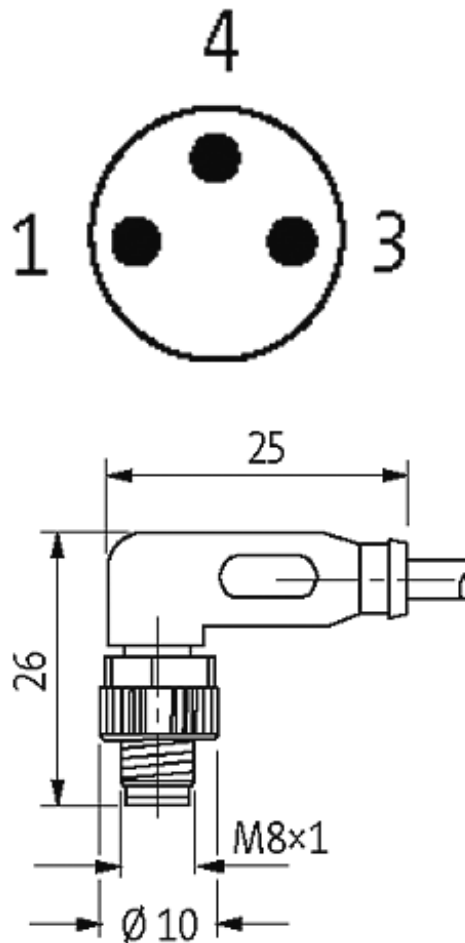

**M8 MALE 90° , SHIELDED**

PUR 3X0.34 shielded GRAY, UL/CSA, drag ch 7.5m

M8  
Male 90°  
3-pole, shielded

Plastic housings with good resistance against chemicals and oils. The resistance to aggressive media should be individually tested for your application. Further details on request.

[Link to Product](#)**Illustration**

Male

Product may differ from Image

### Technical Data

|                               |  |
|-------------------------------|--|
| Operating voltage             | max. 60 V AC/DC  |
| Operating current per contact | max. 4 A   |
| Locking of ports              | Screw thread M8 × 1 mm (recommended torque 0.4 Nm) self-securing |
| Protection                    | IP67 inserted and tightened (EN 60529)                           |

### Cables

|              |     |
|--------------|-----|
| Cable number | 240 |
|--------------|-----|

|                             |                          |
|-----------------------------|--------------------------|
| No./diameter of wires       | 3 × 0.34 mm <sup>2</sup> |
| Wire isolation              | PP (br, bl, bk)          |
| C-track properties          | 5 Mio.                   |
| Torsion                     | 2 Mio. ± 30°/m           |
| Jacket Color                | gray                     |
| Shore hardness outer jacket | 90 ± 5A                  |
| Material (jacket)           | PUR (UL/CSA)             |
| Outer diameter              | approx. 5.0 mm           |
| Bend radius (fixed)         | 5 × outer Ø              |
| Bend radius (moving)        | 10 × outer Ø             |
| Temperature range (fixed)   | -40...+80 °C             |
| Temperature range (mobile)  | -25...+80 °C             |
| Shielded                    | yes                      |