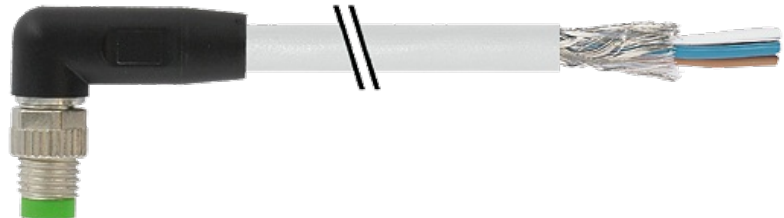

**M8 MALE 90° , SHIELDED**

PUR 3X0.34 shielded GRAY, UL/CSA, drag ch 7.5m

M8  
Male 90°  
3-pole, shielded

Plastic housings with good resistance against chemicals and oils. The resistance to aggressive media should be individually tested for your application. Further details on request.

[Link to Product](#)**Illustration**

Male

Product may differ from Image