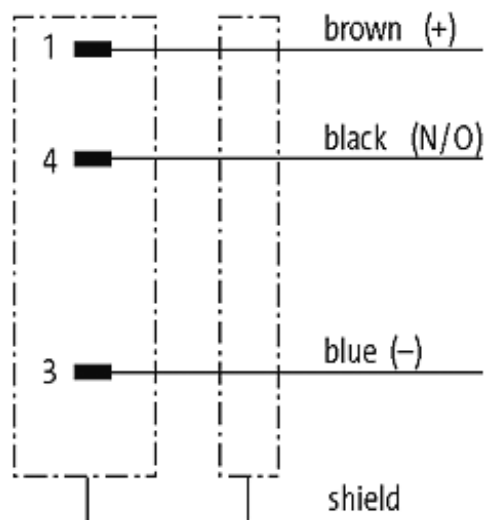

**M8 MALE 90° , SHIELDED**

PUR 3X0.34 shielded GRAY, UL/CSA, drag ch 7.5m

M8  
Male 90°  
3-pole, shielded

Plastic housings with good resistance against chemicals and oils. The resistance to aggressive media should be individually tested for your application. Further details on request.

[Link to Product](#)**Illustration**

Male

Product may differ from Image