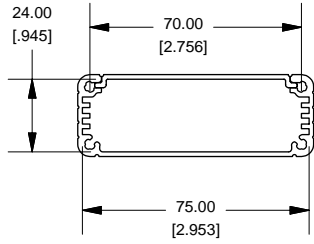

Extrusion

1455J1601

Slot Details

End Plate

Open Bezel

Note	
Purchased assembly includes box, belly plate, choice of bezel, cover screws and self adhesive rubber feet. Box made from Extruded Aluminum 6063.	
PART NUMBERS	
1455J1601 Open Bezel with Aluminum End Plate	
Clear Anodized	1455J1601
Black Anodized	1455J1601BK
ACCESSORIES	
Cover Screws (Pkg 100)	1455MS100
#6 Self Tapping Nickel Plated Screws	1455MS100BK
Black Cover Screws (Pkg 100)	1455JAL-10
#6 Self Tapping Nickel Plated Screws	1455JALBK-10
Aluminum End Plates (Pkg 10)	1455JALBK-10
Black Anodized Aluminum End Plates (Pkg 10)	1455JALBK-10
Open Plastic Bezels, Black (Pkg 10)	1455JBBK-10