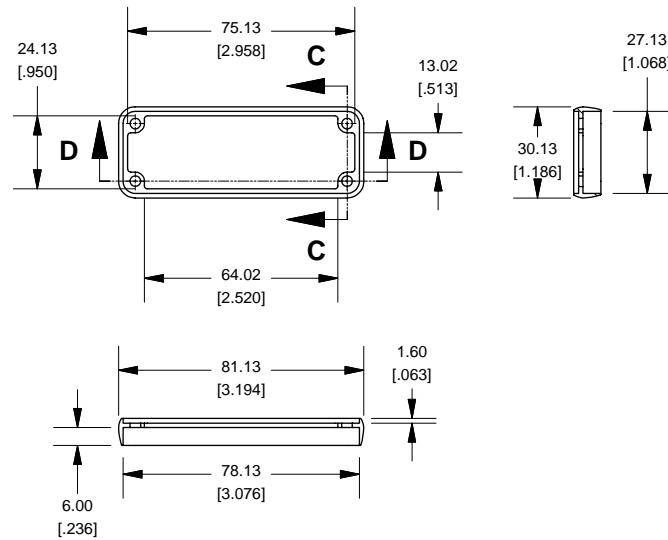

Extrusion

1455J1601

Slot Details

End Plate

Open Bezel

Note	
Purchased assembly includes box, belly plate, choice of bezel, cover screws and self adhesive rubber feet. Box made from Extruded Aluminum 6063.	
PART NUMBERS	
1455J1601 Open Bezel with Aluminum End Plate	
Clear Anodized	1455J1601
Black Anodized	1455J1601BK
ACCESSORIES	
Cover Screws (Pkg 100)	1455MS100
#6 Self Tapping Nickel Plated Screws	1455MS100BK
Black Cover Screws (Pkg 100)	1455JAL-10
#6 Self Tapping Nickel Plated Screws	1455JALBK-10
Aluminum End Plates (Pkg 10)	1455JALBK-10
Black Anodized Aluminum End Plates (Pkg 10)	1455JALBK-10
Open Plastic Bezels, Black (Pkg 10)	1455JBBK-10