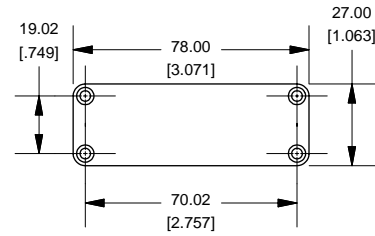

Extrusion

1455J1601

Slot Details

End Plate

Open Bezel

Note	
Purchased assembly includes box, belly plate, choice of bezel, cover screws and self adhesive rubber feet. Box made from Extruded Aluminum 6063.	
PART NUMBERS	
1455J1601 Open Bezel with Aluminum End Plate	
Clear Anodized	1455J1601
Black Anodized	1455J1601BK
ACCESSORIES	
Cover Screws (Pkg 100)	1455MS100
#6 Self Tapping Nickel Plated Screws	1455MS100BK
Black Cover Screws (Pkg 100)	1455JAL-10
#6 Self Tapping Nickel Plated Screws	1455JALBK-10
Aluminum End Plates (Pkg 10)	1455JALBK-10
Black Anodized Aluminum End Plates (Pkg 10)	1455JALBK-10
Open Plastic Bezels, Black (Pkg 10)	1455JBBK-10