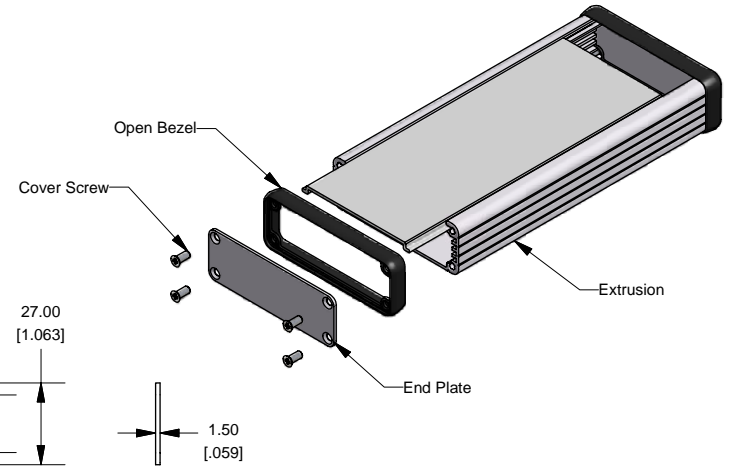

Extrusion

1455J1601

Slot Details

End Plate

Open Bezel

Note	
Purchased assembly includes box, belly plate, choice of bezel, cover screws and self adhesive rubber feet. Box made from Extruded Aluminum 6063.	
PART NUMBERS	
1455J1601 Open Bezel with Aluminum End Plate	
Clear Anodized	1455J1601
Black Anodized	1455J1601BK
ACCESSORIES	
Cover Screws (Pkg 100)	1455MS100
#6 Self Tapping Nickel Plated Screws	1455MS100BK
Black Cover Screws (Pkg 100)	1455JAL-10
#6 Self Tapping Nickel Plated Screws	1455JALBK-10
Aluminum End Plates (Pkg 10)	1455JALBK-10
Black Anodized Aluminum End Plates (Pkg 10)	1455JALBK-10
Open Plastic Bezels, Black (Pkg 10)	1455JBBK-10