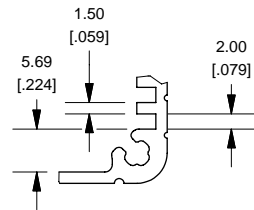

Extrusion

1455J1601

Slot Details

End Plate

Open Bezel

Note	
Purchased assembly includes box, belly plate, choice of bezel, cover screws and self adhesive rubber feet. Box made from Extruded Aluminum 6063.	
PART NUMBERS	
1455J1601 Open Bezel with Aluminum End Plate	
Clear Anodized	1455J1601
Black Anodized	1455J1601BK
ACCESSORIES	
Cover Screws (Pkg 100)	1455MS100
#6 Self Tapping Nickel Plated Screws	1455MS100BK
Black Cover Screws (Pkg 100)	1455JAL-10
#6 Self Tapping Nickel Plated Screws	1455JALBK-10
Aluminum End Plates (Pkg 10)	1455JALBK-10
Black Anodized Aluminum End Plates (Pkg 10)	1455JALBK-10
Open Plastic Bezels, Black (Pkg 10)	1455JBBK-10