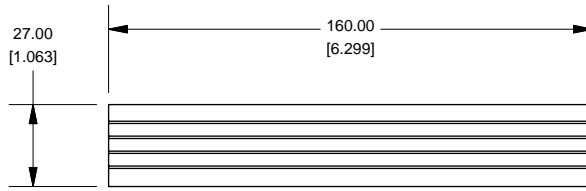

Extrusion

1455J1601

Slot Details

End Plate

Open Bezel

Note	
Purchased assembly includes box, belly plate, choice of bezel, cover screws and self adhesive rubber feet. Box made from Extruded Aluminum 6063.	
PART NUMBERS	
1455J1601 Open Bezel with Aluminum End Plate	
Clear Anodized	1455J1601
Black Anodized	1455J1601BK
ACCESSORIES	
Cover Screws (Pkg 100)	1455MS100
#6 Self Tapping Nickel Plated Screws	1455MS100BK
Black Cover Screws (Pkg 100)	1455JAL-10
#6 Self Tapping Nickel Plated Screws	1455JALBK-10
Aluminum End Plates (Pkg 10)	1455JALBK-10
Black Anodized Aluminum End Plates (Pkg 10)	1455JALBK-10
Open Plastic Bezels, Black (Pkg 10)	1455JBBK-10