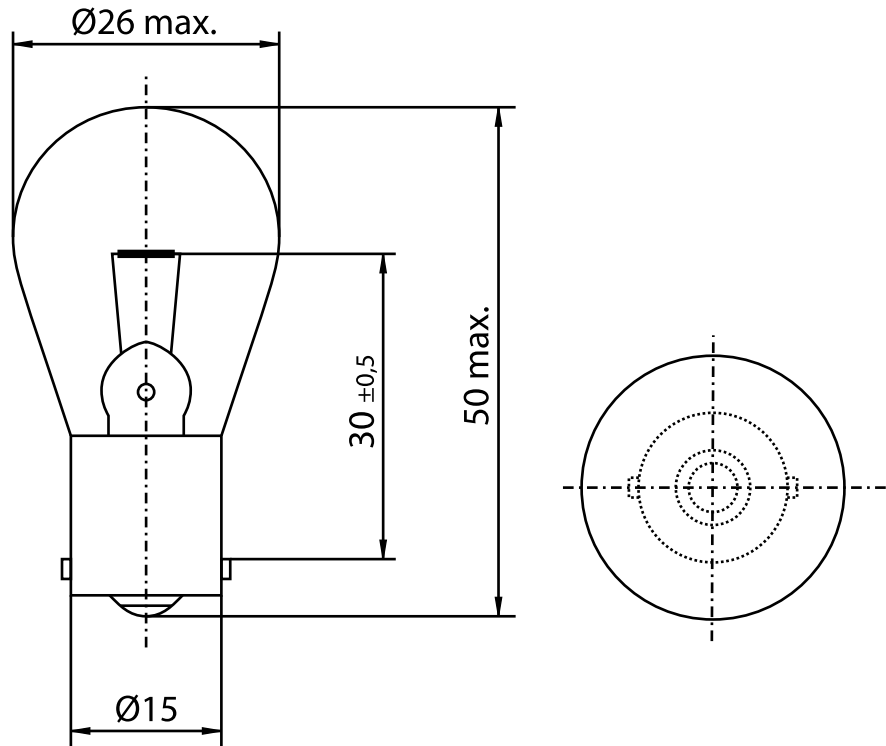

INDUSTRIAL SPECIALTY LIGHTING

Industrial Various - Datasheet

VARIOUS LAMPS - 6V 1.4A BA15s SCALE LAMP

PRODUCT NUMBER	301841002	[]	Tol.
VOLTAGE	6	V	
WATTAGE	8.4	W	±5
LUMEN OUTPUT	85	LM	±10
LUMEN PRO WATT		LM/W	
AVERAGE LIFE	2000	H	
BASE	BA15s	/	
REMARKS	SCALE LAMP		
BRAND	DR. FISCHER		