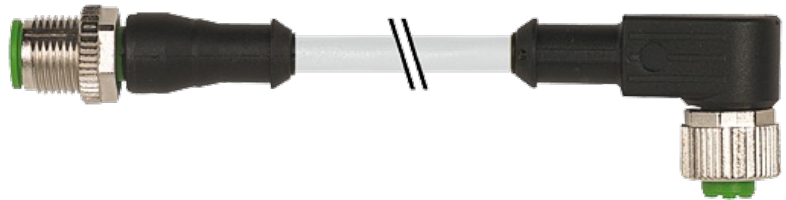

M12 MALE 0° / M12 FEMALE 90° SHIELDED

PUR 4X0.34 shielded GRAY, UL/CSA 2m

Male straight to female 90°
M12 - M12, 4-pole
shielded

Plastic housings with good resistance against chemicals and oils. The resistance to aggressive media should be individually tested for your application. Further details on request. Further cable lengths on request.

[Link to Product](#)

Illustration

Male

Female

Product may differ from Image