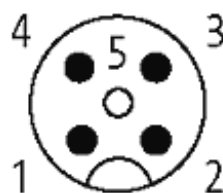

M12 MALE 0° / M12 FEMALE 90° SHIELDED

PUR 4X0.34 shielded GRAY, UL/CSA 2m

Male straight to female 90°
M12 - M12, 4-pole
shielded

Plastic housings with good resistance against chemicals and oils. The resistance to aggressive media should be individually tested for your application. Further details on request. Further cable lengths on request.

[Link to Product](#)

Illustration

Male

Female

Product may differ from Image