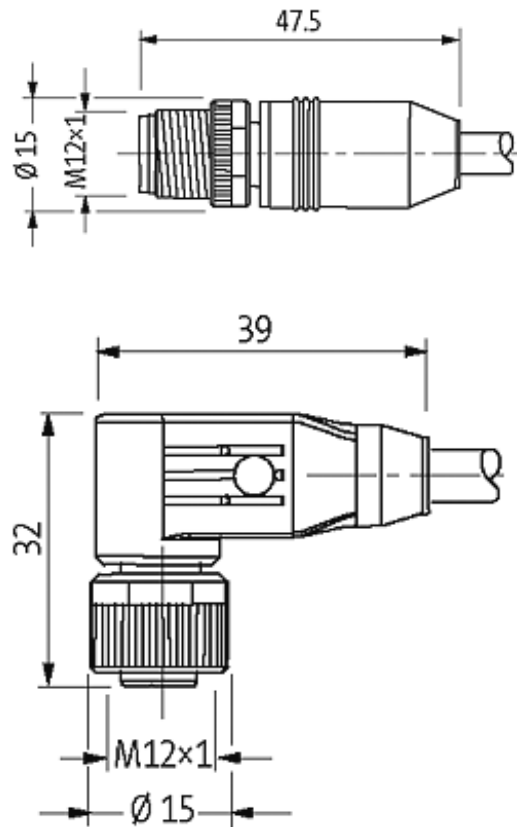

M12 MALE 0° / M12 FEMALE 90° SHIELDED

PUR 4X0.34 shielded GRAY, UL/CSA 2m

Male straight to female 90°
M12 - M12, 4-pole
shielded

Plastic housings with good resistance against chemicals and oils. The resistance to aggressive media should be individually tested for your application. Further details on request. Further cable lengths on request.

[Link to Product](#)

Illustration

Male

Female

Product may differ from Image