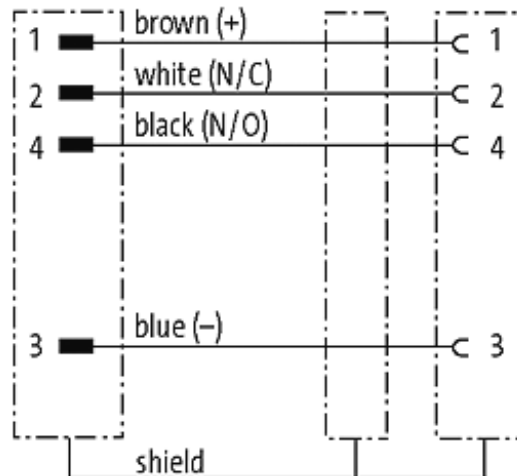

M12 MALE 0° / M12 FEMALE 90° SHIELDED

PUR 4X0.34 shielded GRAY, UL/CSA 2m

Male straight to female 90°
M12 - M12, 4-pole
shielded

Plastic housings with good resistance against chemicals and oils. The resistance to aggressive media should be individually tested for your application. Further details on request. Further cable lengths on request.

[Link to Product](#)

Illustration

Male

Female

Product may differ from Image