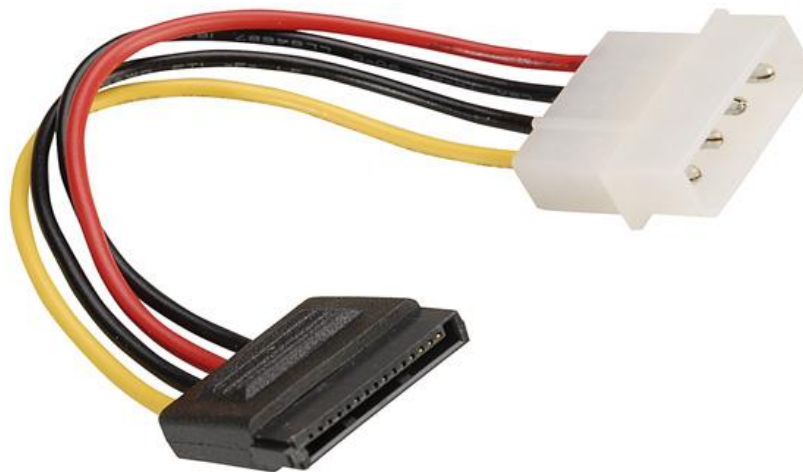

Datenblatt - Fiche technique - Data sheet

11.03.1055

ROLINE Adapterkabel 4 pol. HDD / SATA

ROLINE Câble d'alimentation int. serial ATA pour DD

ROLINE Power Adapter Cable, 4-Pin HDD to SATA, 0.15 m

ROHS-COMPLIANT

LTR	REV.	DESCRIPTION	DATE
	B	ECN # 040716-1 CHANGE PACKING	07/16/04
	C	ECR # 080303-1 ADD ROHS,EDIT CONN,PACKING	03/03/08
	D	ECR # 080520-1 EDIT PACKING,ADD BARCODE NO.	05/20/08

NOTE:

- HOOK UP WIRE : UL1007 18AWG COLOR:YELLOW, BLACK, RED
- CONNECTOR :
 - P1 : 15 PIN SATA SOCKET CRIMP TYPE GOLD FLASH CONTACT 
 - P2 : 4 PIN MATE LOCK MALE .
- HOUSING: JWT P/N: C5081H02-4P 
- TERMINAL: JWT P/N: C5081T0B-2 .
- HOOD: P1: MOLDED TYPE, PVC 45P, COLOR:BLACK(NK-K01)
- ELECTRICAL TEST: <1>100% OPEN SHORT & MIS WIRE TEST.
<2><CONTACT RESISTANCE 3 Ohms MAX
<3>INSULATION RESISTANCE 20M Ohms MIN
- PACKING: EACH PC / POLYBAG + HEADER CARD(FDRAG04)+P/N LABEL
50 PCS / INNER CARTON WITH OUTER CARTON LABEL,
INNER CARTON SIZE: 230*220*120mm,
6 INNER CARTONS / MASTER CARTON,
MASTER CARTON SIZE: 460*380*245mm.
- 6.BAR CODE NO.: 7611990148547.