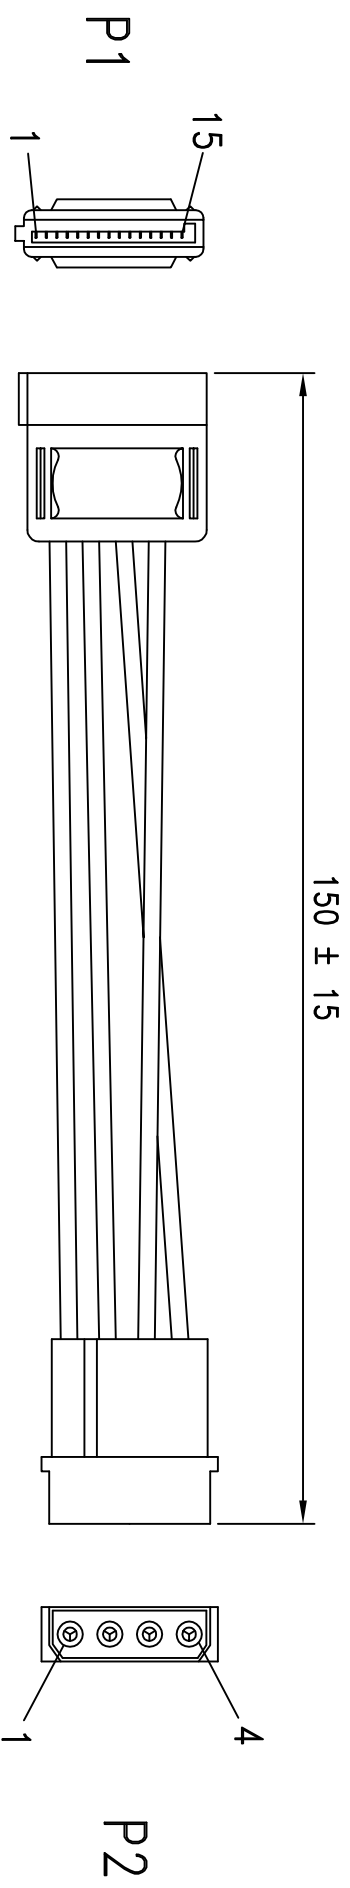

Datenblatt - Fiche technique - Data sheet

11.03.1055

ROLINE Adapterkabel 4 pol. HDD / SATA

ROLINE Câble d'alimentation int. serial ATA pour DD

ROLINE Power Adapter Cable, 4-Pin HDD to SATA, 0.15 m

ROHS-COMPLIANT

LTR	REV.	DESCRIPTION	DATE
	B	ECN # 040716-1 CHANGE PACKING	07/16/04
	C	ECR # 080303-1 ADD ROHS,EDIT CONN,PACKING	03/03/08
	D	ECR # 080520-1 EDIT PACKING,ADD BARCODE NO.	05/20/08

NOTE:

- HOOK UP WIRE : UL1007 18AWG COLOR:YELLOW, BLACK, RED
- CONNECTOR :
 - P1 : 15 PIN SATA SOCKET CRIMP TYPE GOLD FLASH CONTACT 
 - P2 : 4 PIN MATE LOCK MALE .
- HOUSING: JWT P/N: C5081H02-4P 
- TERMINAL: JWT P/N: C5081T0B-2 .
- HOOD: P1: MOLDED TYPE, PVC 45P, COLOR:BLACK(NK-K01)
- ELECTRICAL TEST: <1>100% OPEN SHORT & MIS WIRE TEST.
<2><CONTACT RESISTANCE 3 Ohms MAX
<3>INSULATION RESISTANCE 20M Ohms MIN
- PACKING: EACH PC / POLYBAG + HEADER CARD(FDRAG04)+P/N LABEL
50 PCS / INNER CARTON WITH OUTER CARTON LABEL,
INNER CARTON SIZE: 230*220*120mm,
6 INNER CARTONS / MASTER CARTON,
MASTER CARTON SIZE: 460*380*245mm.
- 6.BAR CODE NO.: 7611990148547.

P1	P2
1, 2, 3	<u>YELLOW</u> 1
4, 5, 6	<u>BLACK</u> 2
7, 8, 9	<u>RED</u> 4
10, 11, 12	<u>BLACK</u> 3

Tolerance	Inch	M/M	Title		
X	.015	.30	Rotronic Co., Ltd.		
.XX	.010	.10	SERIAL ATA POWER SUPPLY CABLE		
.XXX	.005	.05	Customer P/N: 11.03.1055		
Draw	FAMNIE 05/20/08		App'd	Customer T-RAG	
Check			Scale	NONE	Units
Engr			Dwg No.	150-0327	REV:D
			Third Angle Projection		Sheet 1/1